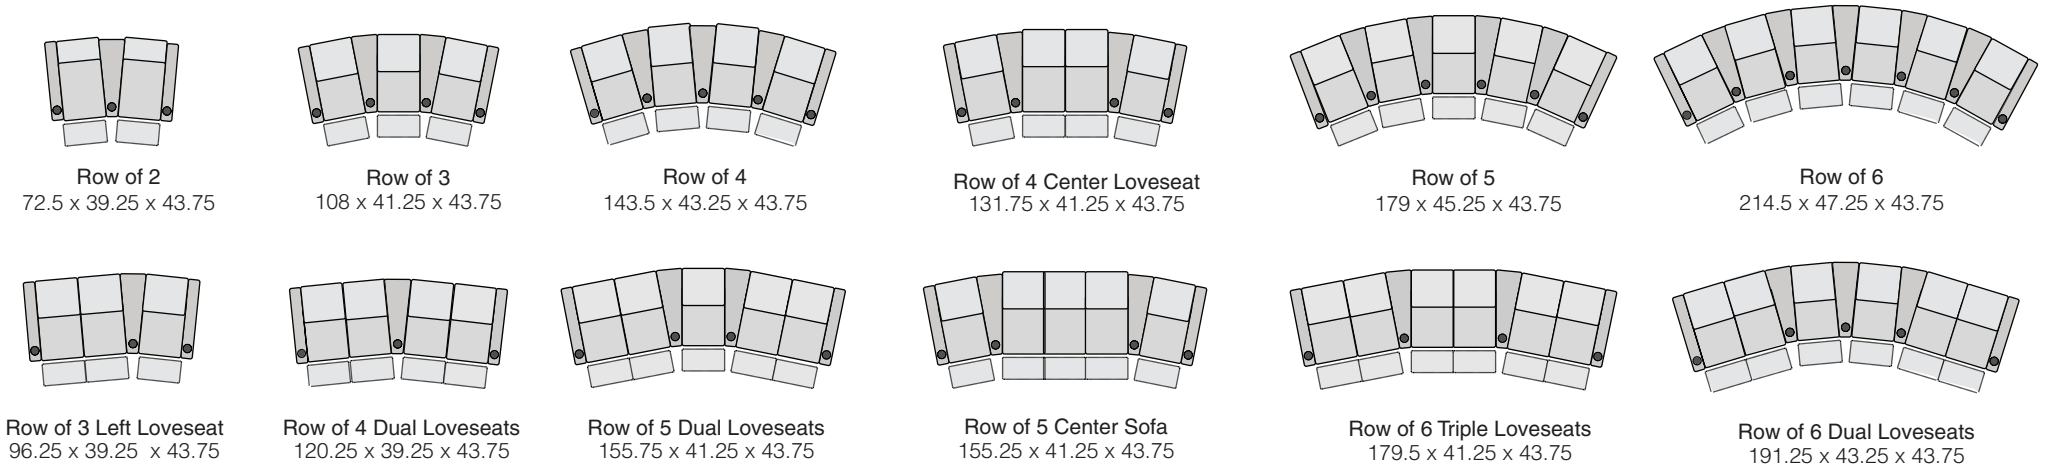

## SPECIFICATIONS

## STRAIGHT ROWS

## CURVED ROWS

Measurements shown in inches as Width x Depth x Height.

Specifications are correct at time of printing and are subject to change without notice.

OCTANE-FLASH HR-v.2018-1