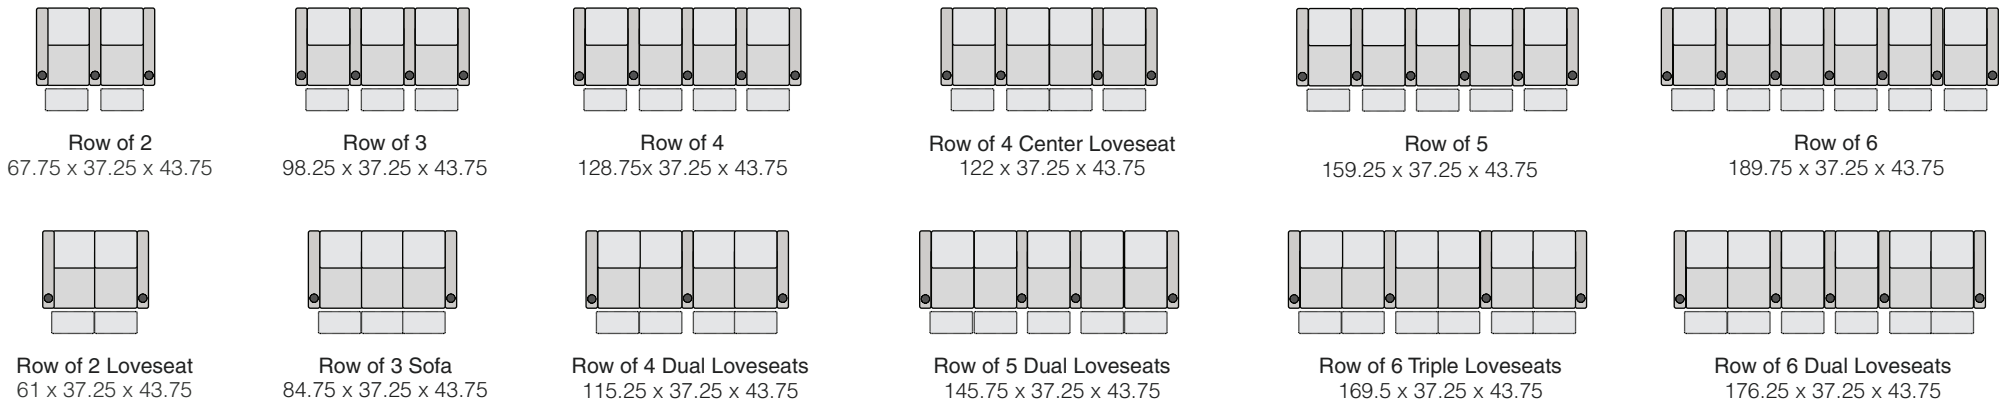

## STRAIGHT ROWS

## CURVED ROWS

Measurements shown in inches as Width x Depth x Height.

Specifications are correct at time of printing and are subject to change without notice.

OCTANE-FLASH HR-v.2018-1