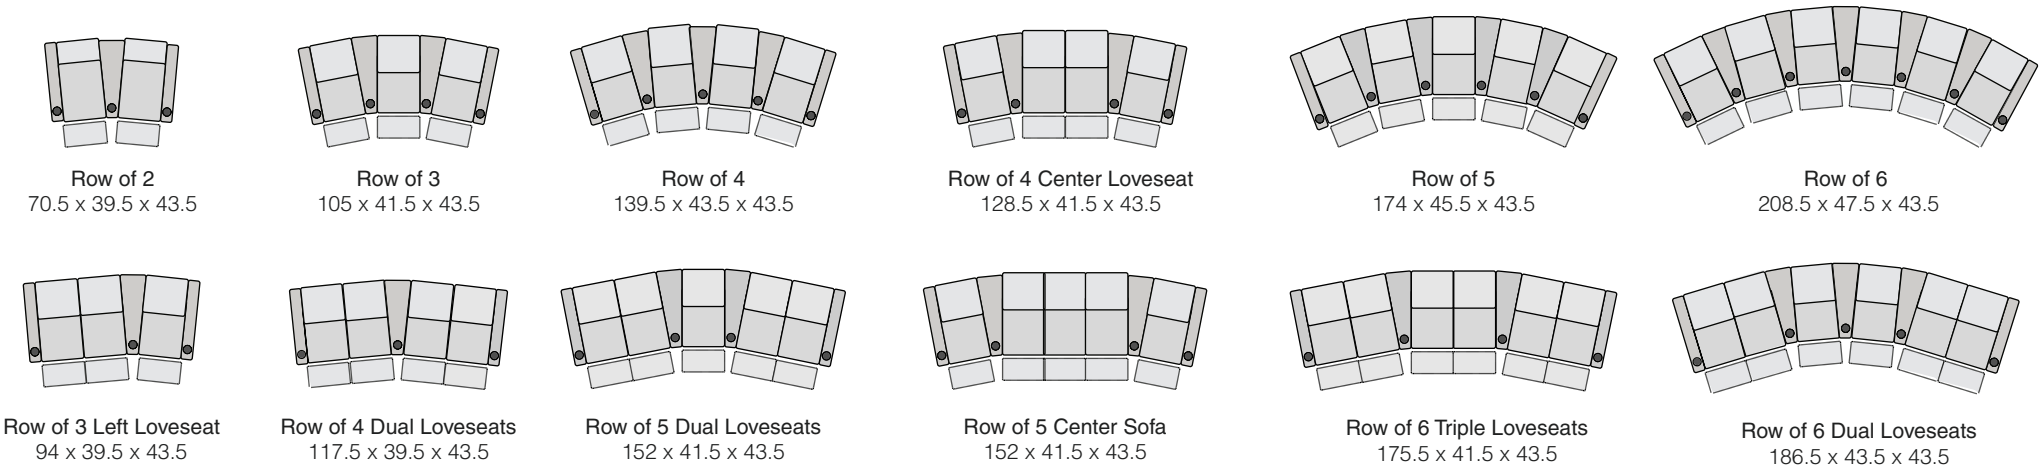

## SPECIFICATIONS

## STRAIGHT ROWS

## CURVED ROWS

Measurements shown in inches as Width x Depth x Height.

Specifications are correct at time of printing and are subject to change without notice.

OCTANE-FLEX-HR-v.2017-1