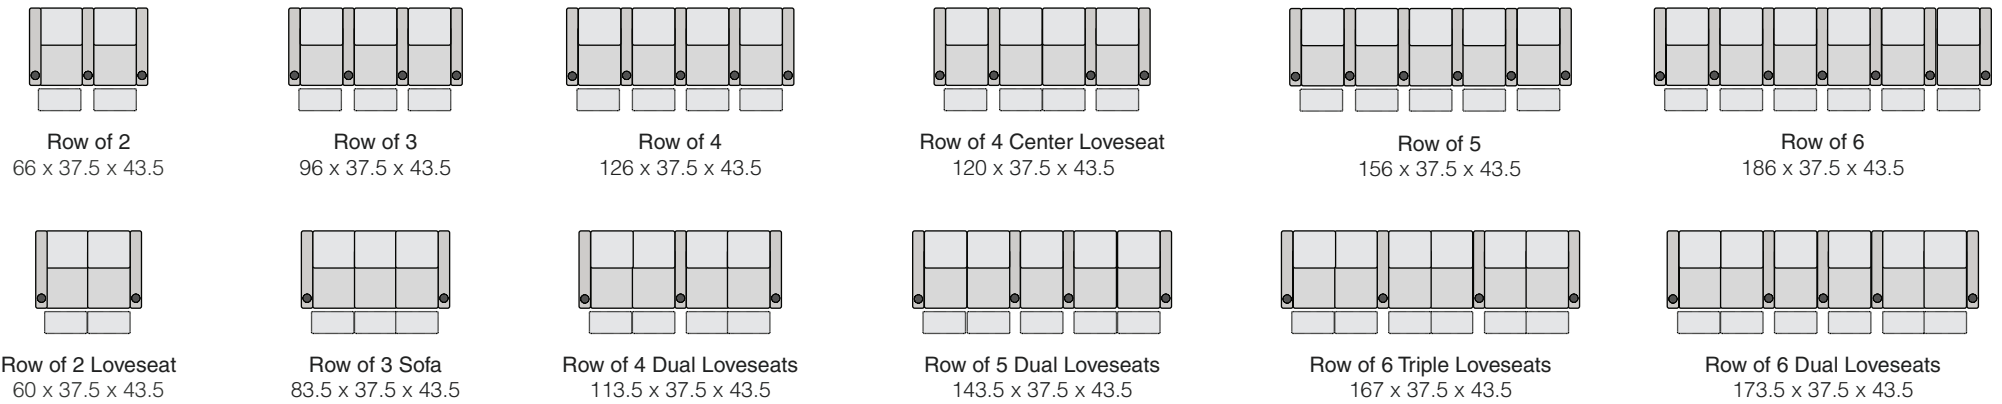

## STRAIGHT ROWS

## CURVED ROWS

Measurements shown in inches as Width x Depth x Height.

Specifications are correct at time of printing and are subject to change without notice.

OCTANE-FLEX-HR-v.2017-1