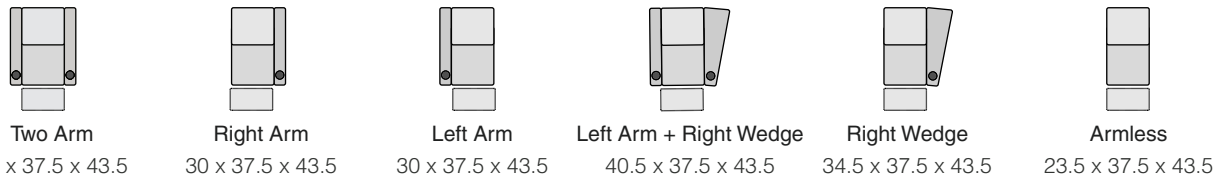

OCTANE FLEX HR SERIES

SPECIFICATIONS