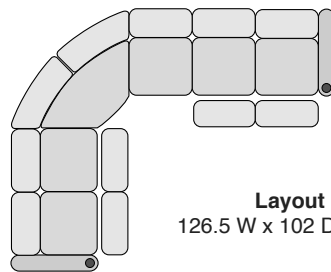

OCTANE TURBO XL700 SERIES

SECTIONAL COLLECTION

Right Arm Recliner
31 W x 36 D x 43.5 H

Left Arm Recliner
31 W x 36 D x 43.5 H

Armless Recliner
24.5 W x 36 D x 43.5 H

Armless Chair
24.5 W x 36 D x 43.5 H

Straight Console
13.5 W x 36 D x 43.5 H

Chair with Drop Down Table
25 W x 36 D x 43.5 H

Corner Chair
46.5 W x 46.5 D x 43.5 H

SPECIFICATIONS

MOST POPULAR PRESET LAYOUTS

Build a custom layout of your own choosing, or select one of our most popular preset layouts from the options below.

Layout A
102.5 W x 102 D x 43.5 H

Layout B
102 W x 102 D x 43.5 H

Layout C
127 W x 102 D x 43.5 H

Layout D
102.5 W x 126.5 D x 43.5 H

Layout E
102 W x 126.5 D x 43.5 H

Layout F
126.5 W x 102 D x 43.5 H

Layout G
115.5 W x 127 D x 43.5 H

Layout H
127 W x 115.5 D x 43.5 H

Layout I
126.5 W x 115.5 D x 43.5 H

Layout J
115.5 W x 126.5 D x 43.5 H

Layout K
127 W x 126.5 D x 43.5 H

Layout L
126.5 W x 126.5 D x 43.5 H