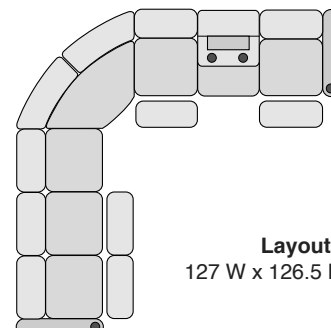

OCTANE TURBO XL700 SERIES

SECTIONAL COLLECTION

Right Arm Recliner
31 W x 36 D x 43.5 H

Left Arm Recliner
31 W x 36 D x 43.5 H

Armless Recliner
24.5 W x 36 D x 43.5 H

Armless Chair
24.5 W x 36 D x 43.5 H

Straight Console
13.5 W x 36 D x 43.5 H

Chair with Drop Down Table
25 W x 36 D x 43.5 H

Corner Chair
46.5 W x 46.5 D x 43.5 H

SPECIFICATIONS

MOST POPULAR PRESET LAYOUTS

Build a custom layout of your own choosing, or select one of our most popular preset layouts from the options below.

Layout A
102.5 W x 102 D x 43.5 H

Layout B
102 W x 102 D x 43.5 H

Layout C
127 W x 102 D x 43.5 H

Layout D
102.5 W x 126.5 D x 43.5 H

Layout E
102 W x 126.5 D x 43.5 H

Layout F
126.5 W x 102 D x 43.5 H

Layout G
115.5 W x 127 D x 43.5 H

Layout H
127 W x 115.5 D x 43.5 H

Layout I
126.5 W x 115.5 D x 43.5 H

Layout J
115.5 W x 126.5 D x 43.5 H

Layout K
127 W x 126.5 D x 43.5 H

Layout L
126.5 W x 126.5 D x 43.5 H