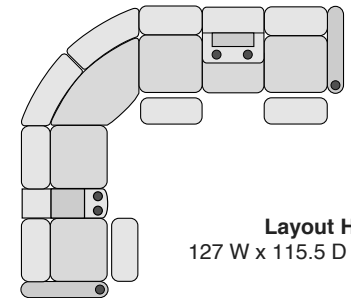

OCTANE TURBO XL700 SERIES

SECTIONAL COLLECTION

Right Arm Recliner
31 W x 36 D x 43.5 H

Left Arm Recliner
31 W x 36 D x 43.5 H

Armless Recliner
24.5 W x 36 D x 43.5 H

Armless Chair
24.5 W x 36 D x 43.5 H

Straight Console
13.5 W x 36 D x 43.5 H

Chair with Drop Down Table
25 W x 36 D x 43.5 H

Corner Chair
46.5 W x 46.5 D x 43.5 H

SPECIFICATIONS

MOST POPULAR PRESET LAYOUTS

Build a custom layout of your own choosing, or select one of our most popular preset layouts from the options below.

Layout A
102.5 W x 102 D x 43.5 H

Layout B
102 W x 102 D x 43.5 H

Layout C
127 W x 102 D x 43.5 H

Layout D
102.5 W x 126.5 D x 43.5 H

Layout E
102 W x 126.5 D x 43.5 H

Layout F
126.5 W x 102 D x 43.5 H

Layout G
115.5 W x 127 D x 43.5 H

Layout H
127 W x 115.5 D x 43.5 H

Layout I
126.5 W x 115.5 D x 43.5 H

Layout J
115.5 W x 126.5 D x 43.5 H

Layout K
127 W x 126.5 D x 43.5 H

Layout L
126.5 W x 126.5 D x 43.5 H