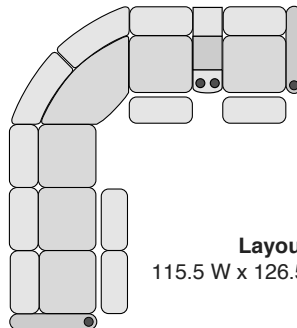

OCTANE TURBO XL700 SERIES

SECTIONAL COLLECTION

Right Arm Recliner
31 W x 36 D x 43.5 H

Left Arm Recliner
31 W x 36 D x 43.5 H

Armless Recliner
24.5 W x 36 D x 43.5 H

Armless Chair
24.5 W x 36 D x 43.5 H

Straight Console
13.5 W x 36 D x 43.5 H

Chair with Drop Down Table
25 W x 36 D x 43.5 H

Corner Chair
46.5 W x 46.5 D x 43.5 H

SPECIFICATIONS

MOST POPULAR PRESET LAYOUTS

Build a custom layout of your own choosing, or select one of our most popular preset layouts from the options below.

Layout A
102.5 W x 102 D x 43.5 H

Layout B
102 W x 102 D x 43.5 H

Layout C
127 W x 102 D x 43.5 H

Layout D
102.5 W x 126.5 D x 43.5 H

Layout E
102 W x 126.5 D x 43.5 H

Layout F
126.5 W x 102 D x 43.5 H

Layout G
115.5 W x 127 D x 43.5 H

Layout H
127 W x 115.5 D x 43.5 H

Layout I
126.5 W x 115.5 D x 43.5 H

Layout J
115.5 W x 126.5 D x 43.5 H

Layout K
127 W x 126.5 D x 43.5 H

Layout L
126.5 W x 126.5 D x 43.5 H