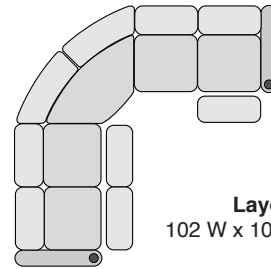

OCTANE TURBO XL700 SERIES

SECTIONAL COLLECTION

Right Arm Recliner
31 W x 36 D x 43.5 H

Left Arm Recliner
31 W x 36 D x 43.5 H

Armless Recliner
24.5 W x 36 D x 43.5 H

Armless Chair
24.5 W x 36 D x 43.5 H

Straight Console
13.5 W x 36 D x 43.5 H

Chair with Drop Down Table
25 W x 36 D x 43.5 H

Corner Chair
46.5 W x 46.5 D x 43.5 H

SPECIFICATIONS

MOST POPULAR PRESET LAYOUTS

Build a custom layout of your own choosing, or select one of our most popular preset layouts from the options below.

Layout A
102.5 W x 102 D x 43.5 H

Layout B
102 W x 102 D x 43.5 H

Layout C
127 W x 102 D x 43.5 H

Layout D
102.5 W x 126.5 D x 43.5 H

Layout E
102 W x 126.5 D x 43.5 H

Layout F
126.5 W x 102 D x 43.5 H

Layout G
115.5 W x 127 D x 43.5 H

Layout H
127 W x 115.5 D x 43.5 H

Layout I
126.5 W x 115.5 D x 43.5 H

Layout J
115.5 W x 126.5 D x 43.5 H

Layout K
127 W x 126.5 D x 43.5 H

Layout L
126.5 W x 126.5 D x 43.5 H