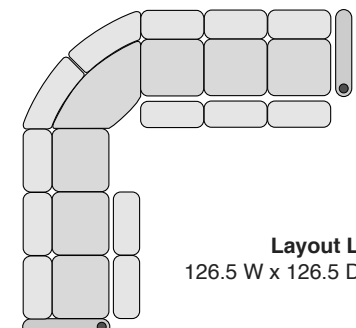

OCTANE TURBO XL700 SERIES

SECTIONAL COLLECTION

Right Arm Recliner
31 W x 36 D x 43.5 H

Left Arm Recliner
31 W x 36 D x 43.5 H

Armless Recliner
24.5 W x 36 D x 43.5 H

Armless Chair
24.5 W x 36 D x 43.5 H

Straight Console
13.5 W x 36 D x 43.5 H

Chair with Drop Down Table
25 W x 36 D x 43.5 H

Corner Chair
46.5 W x 46.5 D x 43.5 H

SPECIFICATIONS

MOST POPULAR PRESET LAYOUTS

Build a custom layout of your own choosing, or select one of our most popular preset layouts from the options below.

Layout A
102.5 W x 102 D x 43.5 H

Layout B
102 W x 102 D x 43.5 H

Layout C
127 W x 102 D x 43.5 H

Layout D
102.5 W x 126.5 D x 43.5 H

Layout E
102 W x 126.5 D x 43.5 H

Layout F
126.5 W x 102 D x 43.5 H

Layout G
115.5 W x 127 D x 43.5 H

Layout H
127 W x 115.5 D x 43.5 H

Layout I
126.5 W x 115.5 D x 43.5 H

Layout J
115.5 W x 126.5 D x 43.5 H

Layout K
127 W x 126.5 D x 43.5 H

Layout L
126.5 W x 126.5 D x 43.5 H