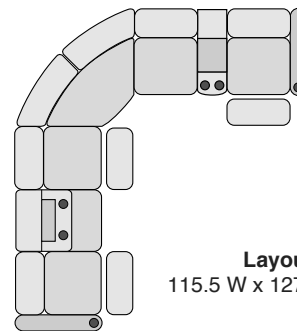

OCTANE TURBO XL700 SERIES

SECTIONAL COLLECTION

Right Arm Recliner
31 W x 36 D x 43.5 H

Left Arm Recliner
31 W x 36 D x 43.5 H

Armless Recliner
24.5 W x 36 D x 43.5 H

Armless Chair
24.5 W x 36 D x 43.5 H

Straight Console
13.5 W x 36 D x 43.5 H

Chair with Drop Down Table
25 W x 36 D x 43.5 H

Corner Chair
46.5 W x 46.5 D x 43.5 H

SPECIFICATIONS

MOST POPULAR PRESET LAYOUTS

Build a custom layout of your own choosing, or select one of our most popular preset layouts from the options below.

Layout A
102.5 W x 102 D x 43.5 H

Layout B
102 W x 102 D x 43.5 H

Layout C
127 W x 102 D x 43.5 H

Layout D
102.5 W x 126.5 D x 43.5 H

Layout E
102 W x 126.5 D x 43.5 H

Layout F
126.5 W x 102 D x 43.5 H

Layout G
115.5 W x 127 D x 43.5 H

Layout H
127 W x 115.5 D x 43.5 H

Layout I
126.5 W x 115.5 D x 43.5 H

Layout J
115.5 W x 126.5 D x 43.5 H

Layout K
127 W x 126.5 D x 43.5 H

Layout L
126.5 W x 126.5 D x 43.5 H