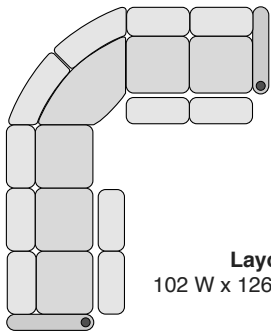

OCTANE TURBO XL700 SERIES

SECTIONAL COLLECTION

Right Arm Recliner
31 W x 36 D x 43.5 H

Left Arm Recliner
31 W x 36 D x 43.5 H

Armless Recliner
24.5 W x 36 D x 43.5 H

Armless Chair
24.5 W x 36 D x 43.5 H

Straight Console
13.5 W x 36 D x 43.5 H

Chair with Drop Down Table
25 W x 36 D x 43.5 H

Corner Chair
46.5 W x 46.5 D x 43.5 H

SPECIFICATIONS

MOST POPULAR PRESET LAYOUTS

Build a custom layout of your own choosing, or select one of our most popular preset layouts from the options below.

Layout A
102.5 W x 102 D x 43.5 H

Layout B
102 W x 102 D x 43.5 H

Layout C
127 W x 102 D x 43.5 H

Layout D
102.5 W x 126.5 D x 43.5 H

Layout E
102 W x 126.5 D x 43.5 H

Layout F
126.5 W x 102 D x 43.5 H

Layout G
115.5 W x 127 D x 43.5 H

Layout H
127 W x 115.5 D x 43.5 H

Layout I
126.5 W x 115.5 D x 43.5 H

Layout J
115.5 W x 126.5 D x 43.5 H

Layout K
127 W x 126.5 D x 43.5 H

Layout L
126.5 W x 126.5 D x 43.5 H