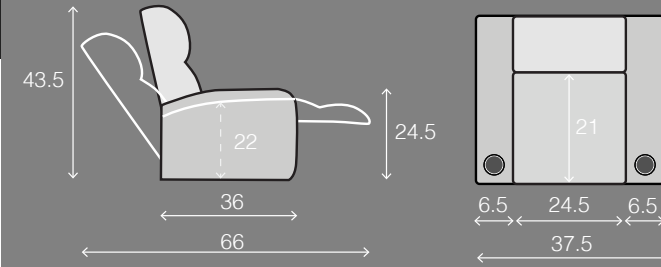

OCTANE TURBO XL700 SERIES

SECTIONAL COLLECTION

Right Arm Recliner
31 W x 36 D x 43.5 H

Left Arm Recliner
31 W x 36 D x 43.5 H

Armless Recliner
24.5 W x 36 D x 43.5 H

Armless Chair
24.5 W x 36 D x 43.5 H

Straight Console
13.5 W x 36 D x 43.5 H

Chair with Drop Down Table
25 W x 36 D x 43.5 H

Corner Chair
46.5 W x 46.5 D x 43.5 H

SPECIFICATIONS

MOST POPULAR PRESET LAYOUTS

Build a custom layout of your own choosing, or select one of our most popular preset layouts from the options below.

Layout A
102.5 W x 102 D x 43.5 H

Layout B
102 W x 102 D x 43.5 H

Layout C
127 W x 102 D x 43.5 H

Layout D
102.5 W x 126.5 D x 43.5 H

Layout E
102 W x 126.5 D x 43.5 H

Layout F
126.5 W x 102 D x 43.5 H

Layout G
115.5 W x 127 D x 43.5 H

Layout H
127 W x 115.5 D x 43.5 H

Layout I
126.5 W x 115.5 D x 43.5 H

Layout J
115.5 W x 126.5 D x 43.5 H

Layout K
127 W x 126.5 D x 43.5 H

Layout L
126.5 W x 126.5 D x 43.5 H