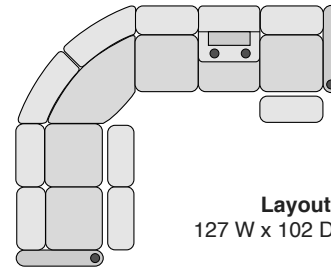

OCTANE TURBO XL700 SERIES

SECTIONAL COLLECTION

Right Arm Recliner
31 W x 36 D x 43.5 H

Left Arm Recliner
31 W x 36 D x 43.5 H

Armless Recliner
24.5 W x 36 D x 43.5 H

Armless Chair
24.5 W x 36 D x 43.5 H

Straight Console
13.5 W x 36 D x 43.5 H

Chair with Drop Down Table
25 W x 36 D x 43.5 H

Corner Chair
46.5 W x 46.5 D x 43.5 H

SPECIFICATIONS

MOST POPULAR PRESET LAYOUTS

Build a custom layout of your own choosing, or select one of our most popular preset layouts from the options below.

Layout A
102.5 W x 102 D x 43.5 H

Layout B
102 W x 102 D x 43.5 H

Layout C
127 W x 102 D x 43.5 H

Layout D
102.5 W x 126.5 D x 43.5 H

Layout E
102 W x 126.5 D x 43.5 H

Layout F
126.5 W x 102 D x 43.5 H

Layout G
115.5 W x 127 D x 43.5 H

Layout H
127 W x 115.5 D x 43.5 H

Layout I
126.5 W x 115.5 D x 43.5 H

Layout J
115.5 W x 126.5 D x 43.5 H

Layout K
127 W x 126.5 D x 43.5 H

Layout L
126.5 W x 126.5 D x 43.5 H