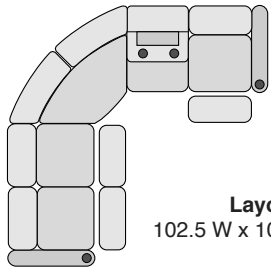

OCTANE TURBO XL700 SERIES

SECTIONAL COLLECTION

Right Arm Recliner
31 W x 36 D x 43.5 H

Left Arm Recliner
31 W x 36 D x 43.5 H

Armless Recliner
24.5 W x 36 D x 43.5 H

Armless Chair
24.5 W x 36 D x 43.5 H

Straight Console
13.5 W x 36 D x 43.5 H

Chair with Drop Down Table
25 W x 36 D x 43.5 H

Corner Chair
46.5 W x 46.5 D x 43.5 H

SPECIFICATIONS

MOST POPULAR PRESET LAYOUTS

Build a custom layout of your own choosing, or select one of our most popular preset layouts from the options below.

Layout A
102.5 W x 102 D x 43.5 H

Layout B
102 W x 102 D x 43.5 H

Layout C
127 W x 102 D x 43.5 H

Layout D
102.5 W x 126.5 D x 43.5 H

Layout E
102 W x 126.5 D x 43.5 H

Layout F
126.5 W x 102 D x 43.5 H

Layout G
115.5 W x 127 D x 43.5 H

Layout H
127 W x 115.5 D x 43.5 H

Layout I
126.5 W x 115.5 D x 43.5 H

Layout J
115.5 W x 126.5 D x 43.5 H

Layout K
127 W x 126.5 D x 43.5 H

Layout L
126.5 W x 126.5 D x 43.5 H