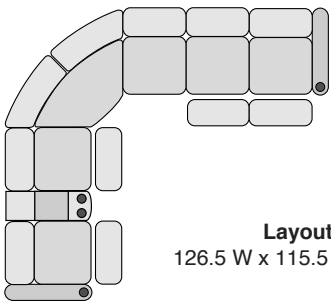

OCTANE TURBO XL700 SERIES

SECTIONAL COLLECTION

Right Arm Recliner
31 W x 36 D x 43.5 H

Left Arm Recliner
31 W x 36 D x 43.5 H

Armless Recliner
24.5 W x 36 D x 43.5 H

Armless Chair
24.5 W x 36 D x 43.5 H

Straight Console
13.5 W x 36 D x 43.5 H

Chair with Drop Down Table
25 W x 36 D x 43.5 H

Corner Chair
46.5 W x 46.5 D x 43.5 H

SPECIFICATIONS

MOST POPULAR PRESET LAYOUTS

Build a custom layout of your own choosing, or select one of our most popular preset layouts from the options below.

Layout A
102.5 W x 102 D x 43.5 H

Layout B
102 W x 102 D x 43.5 H

Layout C
127 W x 102 D x 43.5 H

Layout D
102.5 W x 126.5 D x 43.5 H

Layout E
102 W x 126.5 D x 43.5 H

Layout F
126.5 W x 102 D x 43.5 H

Layout G
115.5 W x 127 D x 43.5 H

Layout H
127 W x 115.5 D x 43.5 H

Layout I
126.5 W x 115.5 D x 43.5 H

Layout J
115.5 W x 126.5 D x 43.5 H

Layout K
127 W x 126.5 D x 43.5 H

Layout L
126.5 W x 126.5 D x 43.5 H