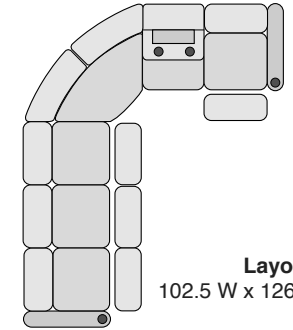

OCTANE TURBO XL700 SERIES

SECTIONAL COLLECTION

Right Arm Recliner
31 W x 36 D x 43.5 H

Left Arm Recliner
31 W x 36 D x 43.5 H

Armless Recliner
24.5 W x 36 D x 43.5 H

Armless Chair
24.5 W x 36 D x 43.5 H

Straight Console
13.5 W x 36 D x 43.5 H

Chair with Drop Down Table
25 W x 36 D x 43.5 H

Corner Chair
46.5 W x 46.5 D x 43.5 H

SPECIFICATIONS

MOST POPULAR PRESET LAYOUTS

Build a custom layout of your own choosing, or select one of our most popular preset layouts from the options below.

Layout A
102.5 W x 102 D x 43.5 H

Layout B
102 W x 102 D x 43.5 H

Layout C
127 W x 102 D x 43.5 H

Layout D
102.5 W x 126.5 D x 43.5 H

Layout E
102 W x 126.5 D x 43.5 H

Layout F
126.5 W x 102 D x 43.5 H

Layout G
115.5 W x 127 D x 43.5 H

Layout H
127 W x 115.5 D x 43.5 H

Layout I
126.5 W x 115.5 D x 43.5 H

Layout J
115.5 W x 126.5 D x 43.5 H

Layout K
127 W x 126.5 D x 43.5 H

Layout L
126.5 W x 126.5 D x 43.5 H