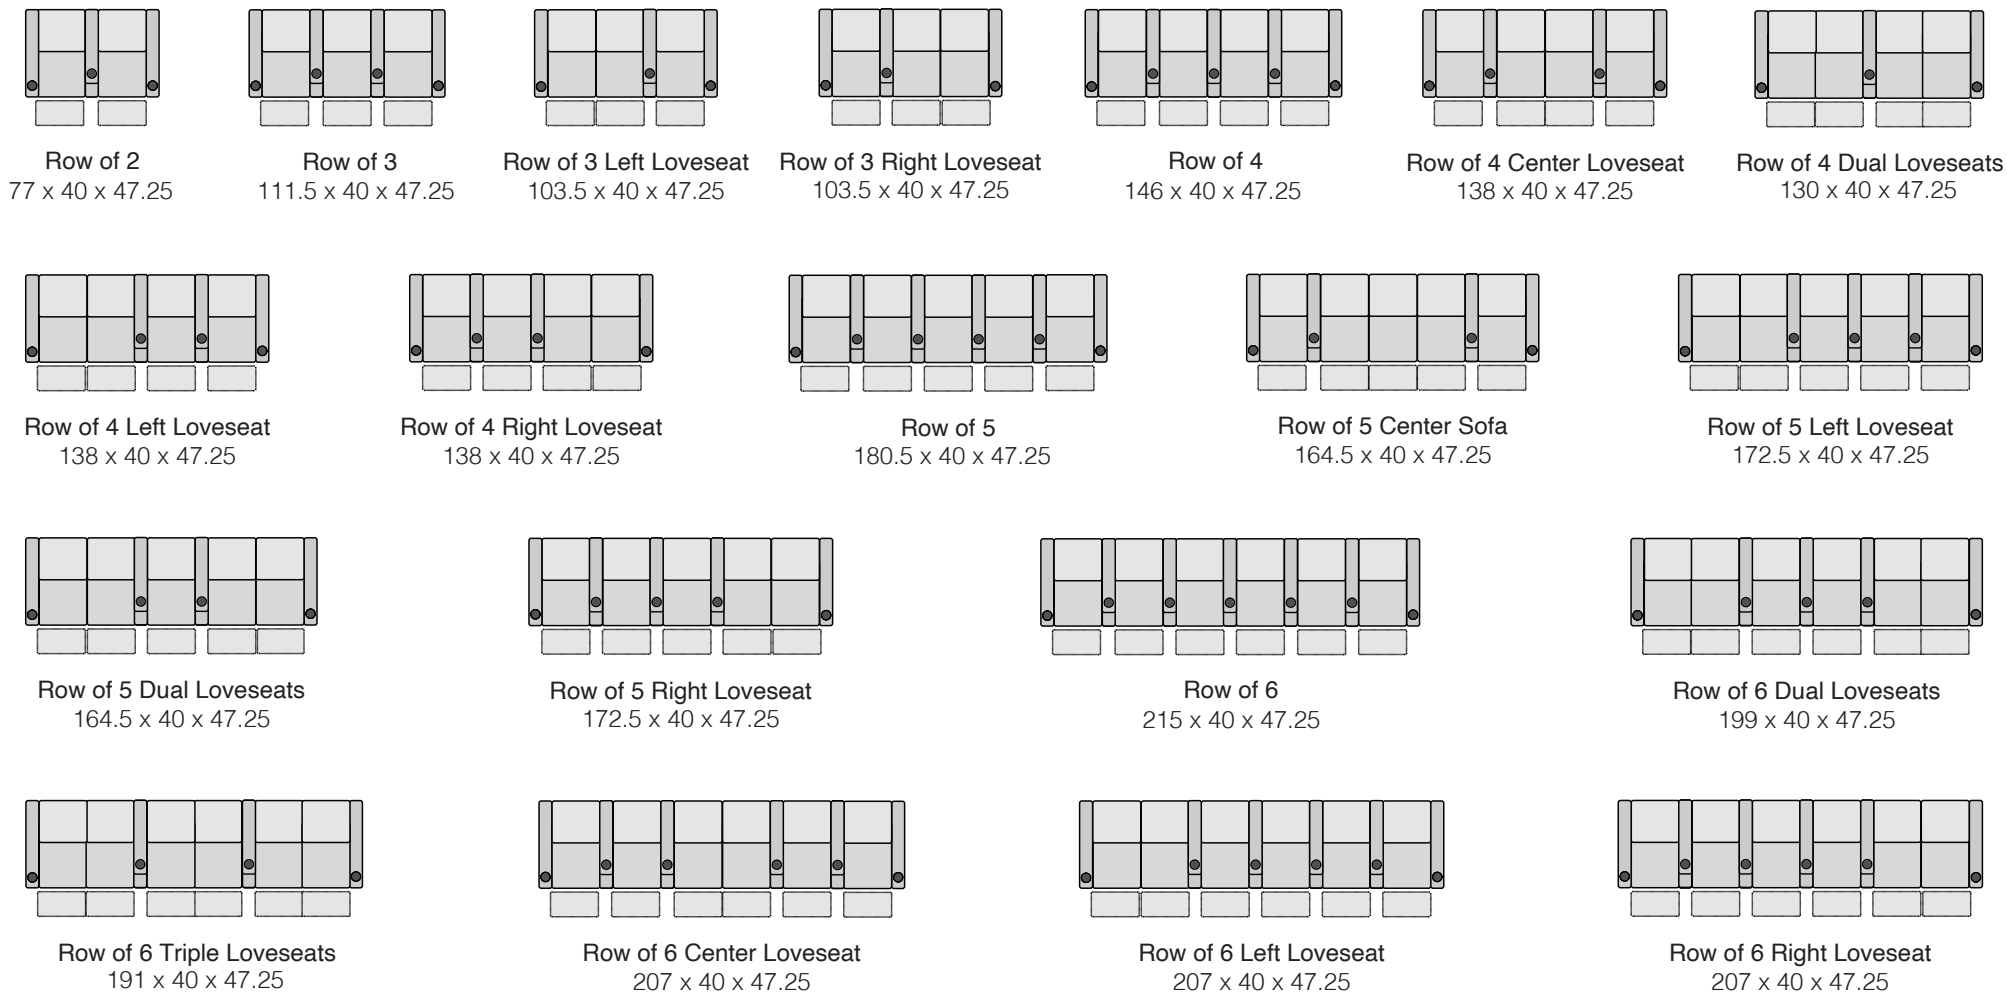

OCTANE VEGA LHR MAX SERIES

WITH FLIP UP ARMS

SPECIFICATIONS

STRAIGHT ROWS

Measurements shown in inches as Width x Depth x Height.

Specifications are correct at time of printing and are subject to change without notice.

OCTANE-VEGA LHR MAX-FLIP ARM-v.2021-1