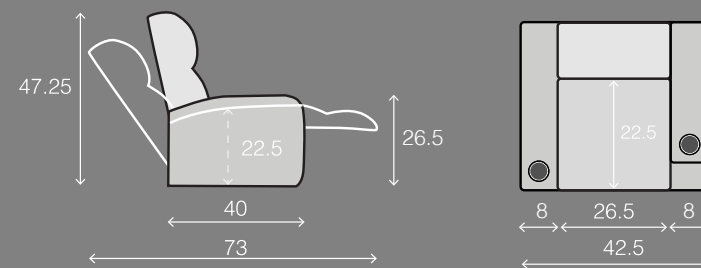

OCTANE VEGA LHR MAX SERIES

WITH FLIP UP ARMS

SPECIFICATIONS

STRAIGHT ROWS

Measurements shown in inches as Width x Depth x Height.

Specifications are correct at time of printing and are subject to change without notice.

OCTANE-VEGA LHR MAX-FLIP ARM-v.2021-1