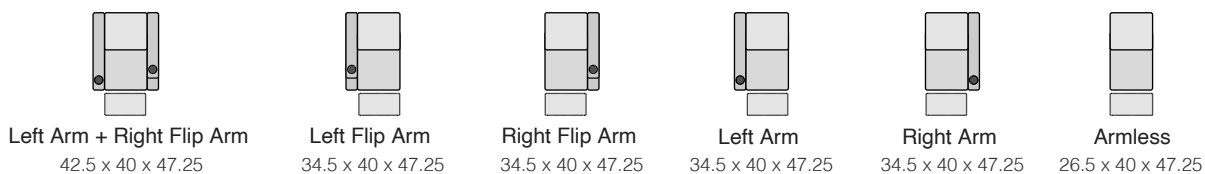

OCTANE VEGA LHR MAX SERIES

WITH FLIP UP ARMS

SPECIFICATIONS

STRAIGHT ROWS

Measurements shown in inches as Width x Depth x Height.

Specifications are correct at time of printing and are subject to change without notice.