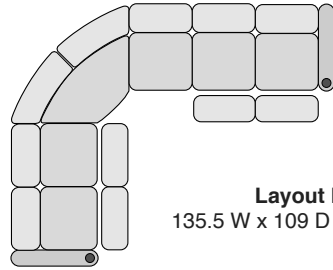

**Straight Console**  
13.5 W x 39 D x 47.25 H

**Chair with Drop Down Table**  
26.5 W x 40 D x 47.25 H

**Corner Chair**  
48 W x 48 D x 47.25 H

## MOST POPULAR PRESET LAYOUTS

Build a custom layout of your own choosing, or select one of our most popular preset layouts from the options below.

**Layout A**  
109 W x 109 D x 47.25 H

**Layout B**  
109 W x 109 D x 47.25 H

**Layout C**  
135.5 W x 109 D x 47.25 H

**Layout D**  
109 W x 135.5 D x 47.25 H

**Layout E**  
109 W x 135.5 D x 47.25 H

**Layout F**  
135.5 W x 109 D x 47.25 H

**Layout G**  
122.5 W x 135.5 D x 47.25 H

**Layout H**  
135.5 W x 122.5 D x 47.25 H

**Layout I**  
135.5 W x 122.5 D x 47.25 H

**Layout J**  
122.5 W x 135.5 D x 47.25 H

**Layout K**  
135.5 W x 135.5 D x 47.25 H

**Layout L**  
135.5 W x 135.5 D x 47.25 H