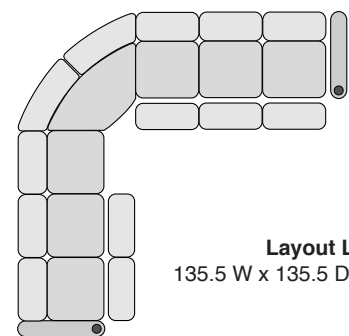

**Straight Console**  
13.5 W x 39 D x 47.25 H

**Chair with Drop Down Table**  
26.5 W x 40 D x 47.25 H

**Corner Chair**  
48 W x 48 D x 47.25 H

## MOST POPULAR PRESET LAYOUTS

Build a custom layout of your own choosing, or select one of our most popular preset layouts from the options below.

**Layout A**  
109 W x 109 D x 47.25 H

**Layout B**  
109 W x 109 D x 47.25 H

**Layout C**  
135.5 W x 109 D x 47.25 H

**Layout D**  
109 W x 135.5 D x 47.25 H

**Layout E**  
109 W x 135.5 D x 47.25 H

**Layout F**  
135.5 W x 109 D x 47.25 H

**Layout G**  
122.5 W x 135.5 D x 47.25 H

**Layout H**  
135.5 W x 122.5 D x 47.25 H

**Layout I**  
135.5 W x 122.5 D x 47.25 H

**Layout J**  
122.5 W x 135.5 D x 47.25 H

**Layout K**  
135.5 W x 135.5 D x 47.25 H

**Layout L**  
135.5 W x 135.5 D x 47.25 H