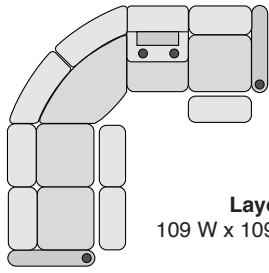

# OCTANE VEGA LHR SERIES SECTIONAL COLLECTION

**Right Arm Recliner**  
34.5 W x 40 D x 47.25 H

**Left Arm Recliner**  
34.5 W x 40 D x 47.25 H

**Armless Recliner**  
26.5 W x 40 D x 47.25 H

**Armless Chair**  
26.5 W x 40 D x 47.25 H

**Straight Console**  
13.5 W x 39 D x 47.25 H

**Chair with Drop Down Table**  
26.5 W x 40 D x 47.25 H

**Corner Chair**  
48 W x 48 D x 47.25 H

## MOST POPULAR PRESET LAYOUTS

Build a custom layout of your own choosing, or select one of our most popular preset layouts from the options below.

**Layout A**  
109 W x 109 D x 47.25 H

**Layout B**  
109 W x 109 D x 47.25 H

**Layout H**  
135.5 W x 122.5 D x 47.25 H

**Layout I**  
135.5 W x 122.5 D x 47.25 H

**Layout J**  
122.5 W x 135.5 D x 47.25 H

**Layout K**  
135.5 W x 135.5 D x 47.25 H

**Layout L**  
135.5 W x 135.5 D x 47.25 H