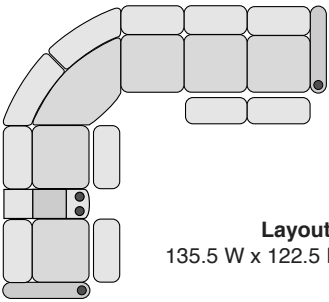

**Straight Console**  
13.5 W x 39 D x 47.25 H

**Chair with Drop Down Table**  
26.5 W x 40 D x 47.25 H

**Corner Chair**  
48 W x 48 D x 47.25 H

## MOST POPULAR PRESET LAYOUTS

Build a custom layout of your own choosing, or select one of our most popular preset layouts from the options below.

**Layout A**  
109 W x 109 D x 47.25 H

**Layout B**  
109 W x 109 D x 47.25 H

**Layout C**  
135.5 W x 109 D x 47.25 H

**Layout D**  
109 W x 135.5 D x 47.25 H

**Layout E**  
109 W x 135.5 D x 47.25 H

**Layout F**  
135.5 W x 109 D x 47.25 H

**Layout G**  
122.5 W x 135.5 D x 47.25 H

**Layout H**  
135.5 W x 122.5 D x 47.25 H

**Layout I**  
135.5 W x 122.5 D x 47.25 H

**Layout J**  
122.5 W x 135.5 D x 47.25 H

**Layout K**  
135.5 W x 135.5 D x 47.25 H

**Layout L**  
135.5 W x 135.5 D x 47.25 H