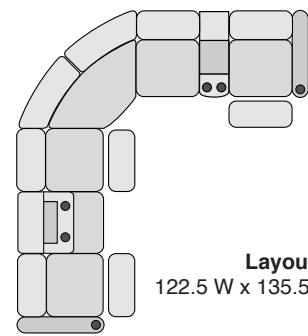

**Straight Console**  
13.5 W x 39 D x 47.25 H

**Chair with Drop Down Table**  
26.5 W x 40 D x 47.25 H

**Corner Chair**  
48 W x 48 D x 47.25 H

## MOST POPULAR PRESET LAYOUTS

Build a custom layout of your own choosing, or select one of our most popular preset layouts from the options below.

**Layout A**  
109 W x 109 D x 47.25 H

**Layout B**  
109 W x 109 D x 47.25 H

**Layout C**  
135.5 W x 109 D x 47.25 H

**Layout D**  
109 W x 135.5 D x 47.25 H

**Layout E**  
109 W x 135.5 D x 47.25 H

**Layout F**  
135.5 W x 109 D x 47.25 H

**Layout G**  
122.5 W x 135.5 D x 47.25 H

**Layout H**  
135.5 W x 122.5 D x 47.25 H

**Layout I**  
135.5 W x 122.5 D x 47.25 H

**Layout J**  
122.5 W x 135.5 D x 47.25 H

**Layout K**  
135.5 W x 135.5 D x 47.25 H

**Layout L**  
135.5 W x 135.5 D x 47.25 H