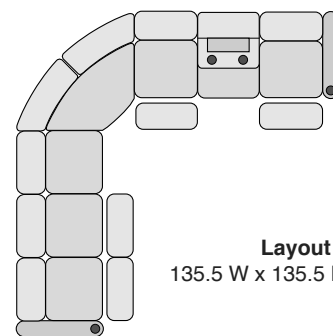

**Straight Console**  
13.5 W x 39 D x 47.25 H

**Chair with Drop Down Table**  
26.5 W x 40 D x 47.25 H

**Corner Chair**  
48 W x 48 D x 47.25 H

## MOST POPULAR PRESET LAYOUTS

Build a custom layout of your own choosing, or select one of our most popular preset layouts from the options below.

**Layout A**  
109 W x 109 D x 47.25 H

**Layout B**  
109 W x 109 D x 47.25 H

**Layout C**  
135.5 W x 109 D x 47.25 H

**Layout D**  
109 W x 135.5 D x 47.25 H

**Layout E**  
109 W x 135.5 D x 47.25 H

**Layout F**  
135.5 W x 109 D x 47.25 H

**Layout G**  
122.5 W x 135.5 D x 47.25 H

**Layout H**  
135.5 W x 122.5 D x 47.25 H

**Layout I**  
135.5 W x 122.5 D x 47.25 H

**Layout J**  
122.5 W x 135.5 D x 47.25 H

**Layout K**  
135.5 W x 135.5 D x 47.25 H

**Layout L**  
135.5 W x 135.5 D x 47.25 H