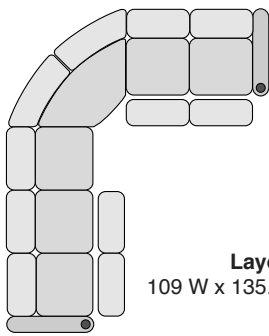

**Straight Console**  
13.5 W x 39 D x 47.25 H

**Chair with Drop Down Table**  
26.5 W x 40 D x 47.25 H

**Corner Chair**  
48 W x 48 D x 47.25 H

## MOST POPULAR PRESET LAYOUTS

Build a custom layout of your own choosing, or select one of our most popular preset layouts from the options below.

**Layout A**  
109 W x 109 D x 47.25 H

**Layout B**  
109 W x 109 D x 47.25 H

**Layout C**  
135.5 W x 109 D x 47.25 H

**Layout D**  
109 W x 135.5 D x 47.25 H

**Layout E**  
109 W x 135.5 D x 47.25 H

**Layout F**  
135.5 W x 109 D x 47.25 H

**Layout G**  
122.5 W x 135.5 D x 47.25 H

**Layout H**  
135.5 W x 122.5 D x 47.25 H

**Layout I**  
135.5 W x 122.5 D x 47.25 H

**Layout J**  
122.5 W x 135.5 D x 47.25 H

**Layout K**  
135.5 W x 135.5 D x 47.25 H

**Layout L**  
135.5 W x 135.5 D x 47.25 H