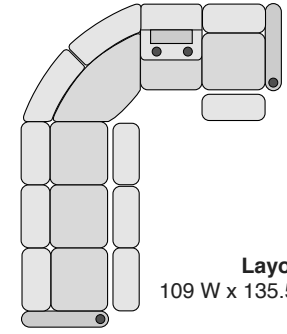

**Straight Console**  
13.5 W x 39 D x 47.25 H

**Chair with Drop Down Table**  
26.5 W x 40 D x 47.25 H

**Corner Chair**  
48 W x 48 D x 47.25 H

## MOST POPULAR PRESET LAYOUTS

Build a custom layout of your own choosing, or select one of our most popular preset layouts from the options below.

**Layout A**  
109 W x 109 D x 47.25 H

**Layout B**  
109 W x 109 D x 47.25 H

**Layout C**  
135.5 W x 109 D x 47.25 H

**Layout D**  
109 W x 135.5 D x 47.25 H

**Layout E**  
109 W x 135.5 D x 47.25 H

**Layout F**  
135.5 W x 109 D x 47.25 H

**Layout G**  
122.5 W x 135.5 D x 47.25 H

**Layout H**  
135.5 W x 122.5 D x 47.25 H

**Layout I**  
135.5 W x 122.5 D x 47.25 H

**Layout J**  
122.5 W x 135.5 D x 47.25 H

**Layout K**  
135.5 W x 135.5 D x 47.25 H

**Layout L**  
135.5 W x 135.5 D x 47.25 H