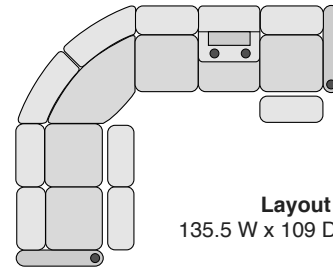

**Straight Console**  
13.5 W x 39 D x 47.25 H

**Chair with Drop Down Table**  
26.5 W x 40 D x 47.25 H

**Corner Chair**  
48 W x 48 D x 47.25 H

## MOST POPULAR PRESET LAYOUTS

Build a custom layout of your own choosing, or select one of our most popular preset layouts from the options below.

**Layout A**  
109 W x 109 D x 47.25 H

**Layout B**  
109 W x 109 D x 47.25 H

**Layout C**  
135.5 W x 109 D x 47.25 H

**Layout D**  
109 W x 135.5 D x 47.25 H

**Layout E**  
109 W x 135.5 D x 47.25 H

**Layout F**  
135.5 W x 109 D x 47.25 H

**Layout G**  
122.5 W x 135.5 D x 47.25 H

**Layout H**  
135.5 W x 122.5 D x 47.25 H

**Layout I**  
135.5 W x 122.5 D x 47.25 H

**Layout J**  
122.5 W x 135.5 D x 47.25 H

**Layout K**  
135.5 W x 135.5 D x 47.25 H

**Layout L**  
135.5 W x 135.5 D x 47.25 H