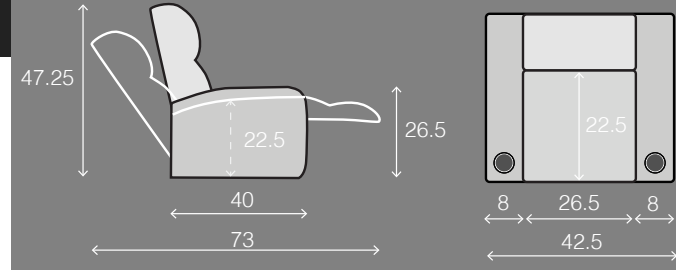

**Straight Console**  
13.5 W x 39 D x 47.25 H

**Chair with Drop Down Table**  
26.5 W x 40 D x 47.25 H

**Corner Chair**  
48 W x 48 D x 47.25 H

## MOST POPULAR PRESET LAYOUTS

Build a custom layout of your own choosing, or select one of our most popular preset layouts from the options below.

**Layout A**  
109 W x 109 D x 47.25 H

**Layout B**  
109 W x 109 D x 47.25 H

**Layout C**  
135.5 W x 109 D x 47.25 H

**Layout D**  
109 W x 135.5 D x 47.25 H

**Layout E**  
109 W x 135.5 D x 47.25 H

**Layout F**  
135.5 W x 109 D x 47.25 H

**Layout G**  
122.5 W x 135.5 D x 47.25 H

**Layout H**  
135.5 W x 122.5 D x 47.25 H

**Layout I**  
135.5 W x 122.5 D x 47.25 H

**Layout J**  
122.5 W x 135.5 D x 47.25 H

**Layout K**  
135.5 W x 135.5 D x 47.25 H

**Layout L**  
135.5 W x 135.5 D x 47.25 H