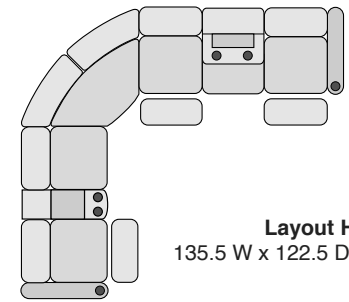

**Straight Console**  
13.5 W x 39 D x 47.25 H

**Chair with Drop Down Table**  
26.5 W x 40 D x 47.25 H

**Corner Chair**  
48 W x 48 D x 47.25 H

## MOST POPULAR PRESET LAYOUTS

Build a custom layout of your own choosing, or select one of our most popular preset layouts from the options below.

**Layout A**  
109 W x 109 D x 47.25 H

**Layout B**  
109 W x 109 D x 47.25 H

**Layout C**  
135.5 W x 109 D x 47.25 H

**Layout D**  
109 W x 135.5 D x 47.25 H

**Layout E**  
109 W x 135.5 D x 47.25 H

**Layout F**  
135.5 W x 109 D x 47.25 H

**Layout G**  
122.5 W x 135.5 D x 47.25 H

**Layout H**  
135.5 W x 122.5 D x 47.25 H

**Layout I**  
135.5 W x 122.5 D x 47.25 H

**Layout J**  
122.5 W x 135.5 D x 47.25 H

**Layout K**  
135.5 W x 135.5 D x 47.25 H

**Layout L**  
135.5 W x 135.5 D x 47.25 H