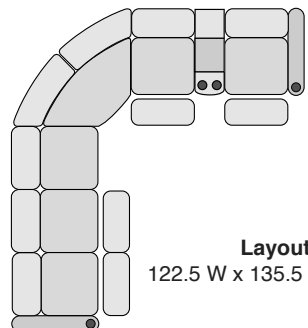

**Straight Console**  
13.5 W x 39 D x 47.25 H

**Chair with Drop Down Table**  
26.5 W x 40 D x 47.25 H

**Corner Chair**  
48 W x 48 D x 47.25 H

## MOST POPULAR PRESET LAYOUTS

Build a custom layout of your own choosing, or select one of our most popular preset layouts from the options below.

**Layout A**  
109 W x 109 D x 47.25 H

**Layout B**  
109 W x 109 D x 47.25 H

**Layout C**  
135.5 W x 109 D x 47.25 H

**Layout D**  
109 W x 135.5 D x 47.25 H

**Layout E**  
109 W x 135.5 D x 47.25 H

**Layout F**  
135.5 W x 109 D x 47.25 H

**Layout G**  
122.5 W x 135.5 D x 47.25 H

**Layout H**  
135.5 W x 122.5 D x 47.25 H

**Layout I**  
135.5 W x 122.5 D x 47.25 H

**Layout J**  
122.5 W x 135.5 D x 47.25 H

**Layout K**  
135.5 W x 135.5 D x 47.25 H

**Layout L**  
135.5 W x 135.5 D x 47.25 H