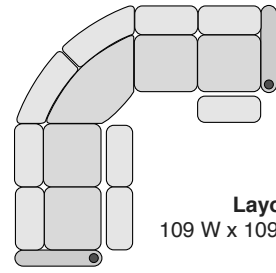

**Straight Console**  
13.5 W x 39 D x 47.25 H

**Chair with Drop Down Table**  
26.5 W x 40 D x 47.25 H

**Corner Chair**  
48 W x 48 D x 47.25 H

## MOST POPULAR PRESET LAYOUTS

Build a custom layout of your own choosing, or select one of our most popular preset layouts from the options below.

**Layout A**  
109 W x 109 D x 47.25 H

**Layout B**  
109 W x 109 D x 47.25 H

**Layout C**  
135.5 W x 109 D x 47.25 H

**Layout D**  
109 W x 135.5 D x 47.25 H

**Layout E**  
109 W x 135.5 D x 47.25 H

**Layout F**  
135.5 W x 109 D x 47.25 H

**Layout G**  
122.5 W x 135.5 D x 47.25 H

**Layout H**  
135.5 W x 122.5 D x 47.25 H

**Layout I**  
135.5 W x 122.5 D x 47.25 H

**Layout J**  
122.5 W x 135.5 D x 47.25 H

**Layout K**  
135.5 W x 135.5 D x 47.25 H

**Layout L**  
135.5 W x 135.5 D x 47.25 H