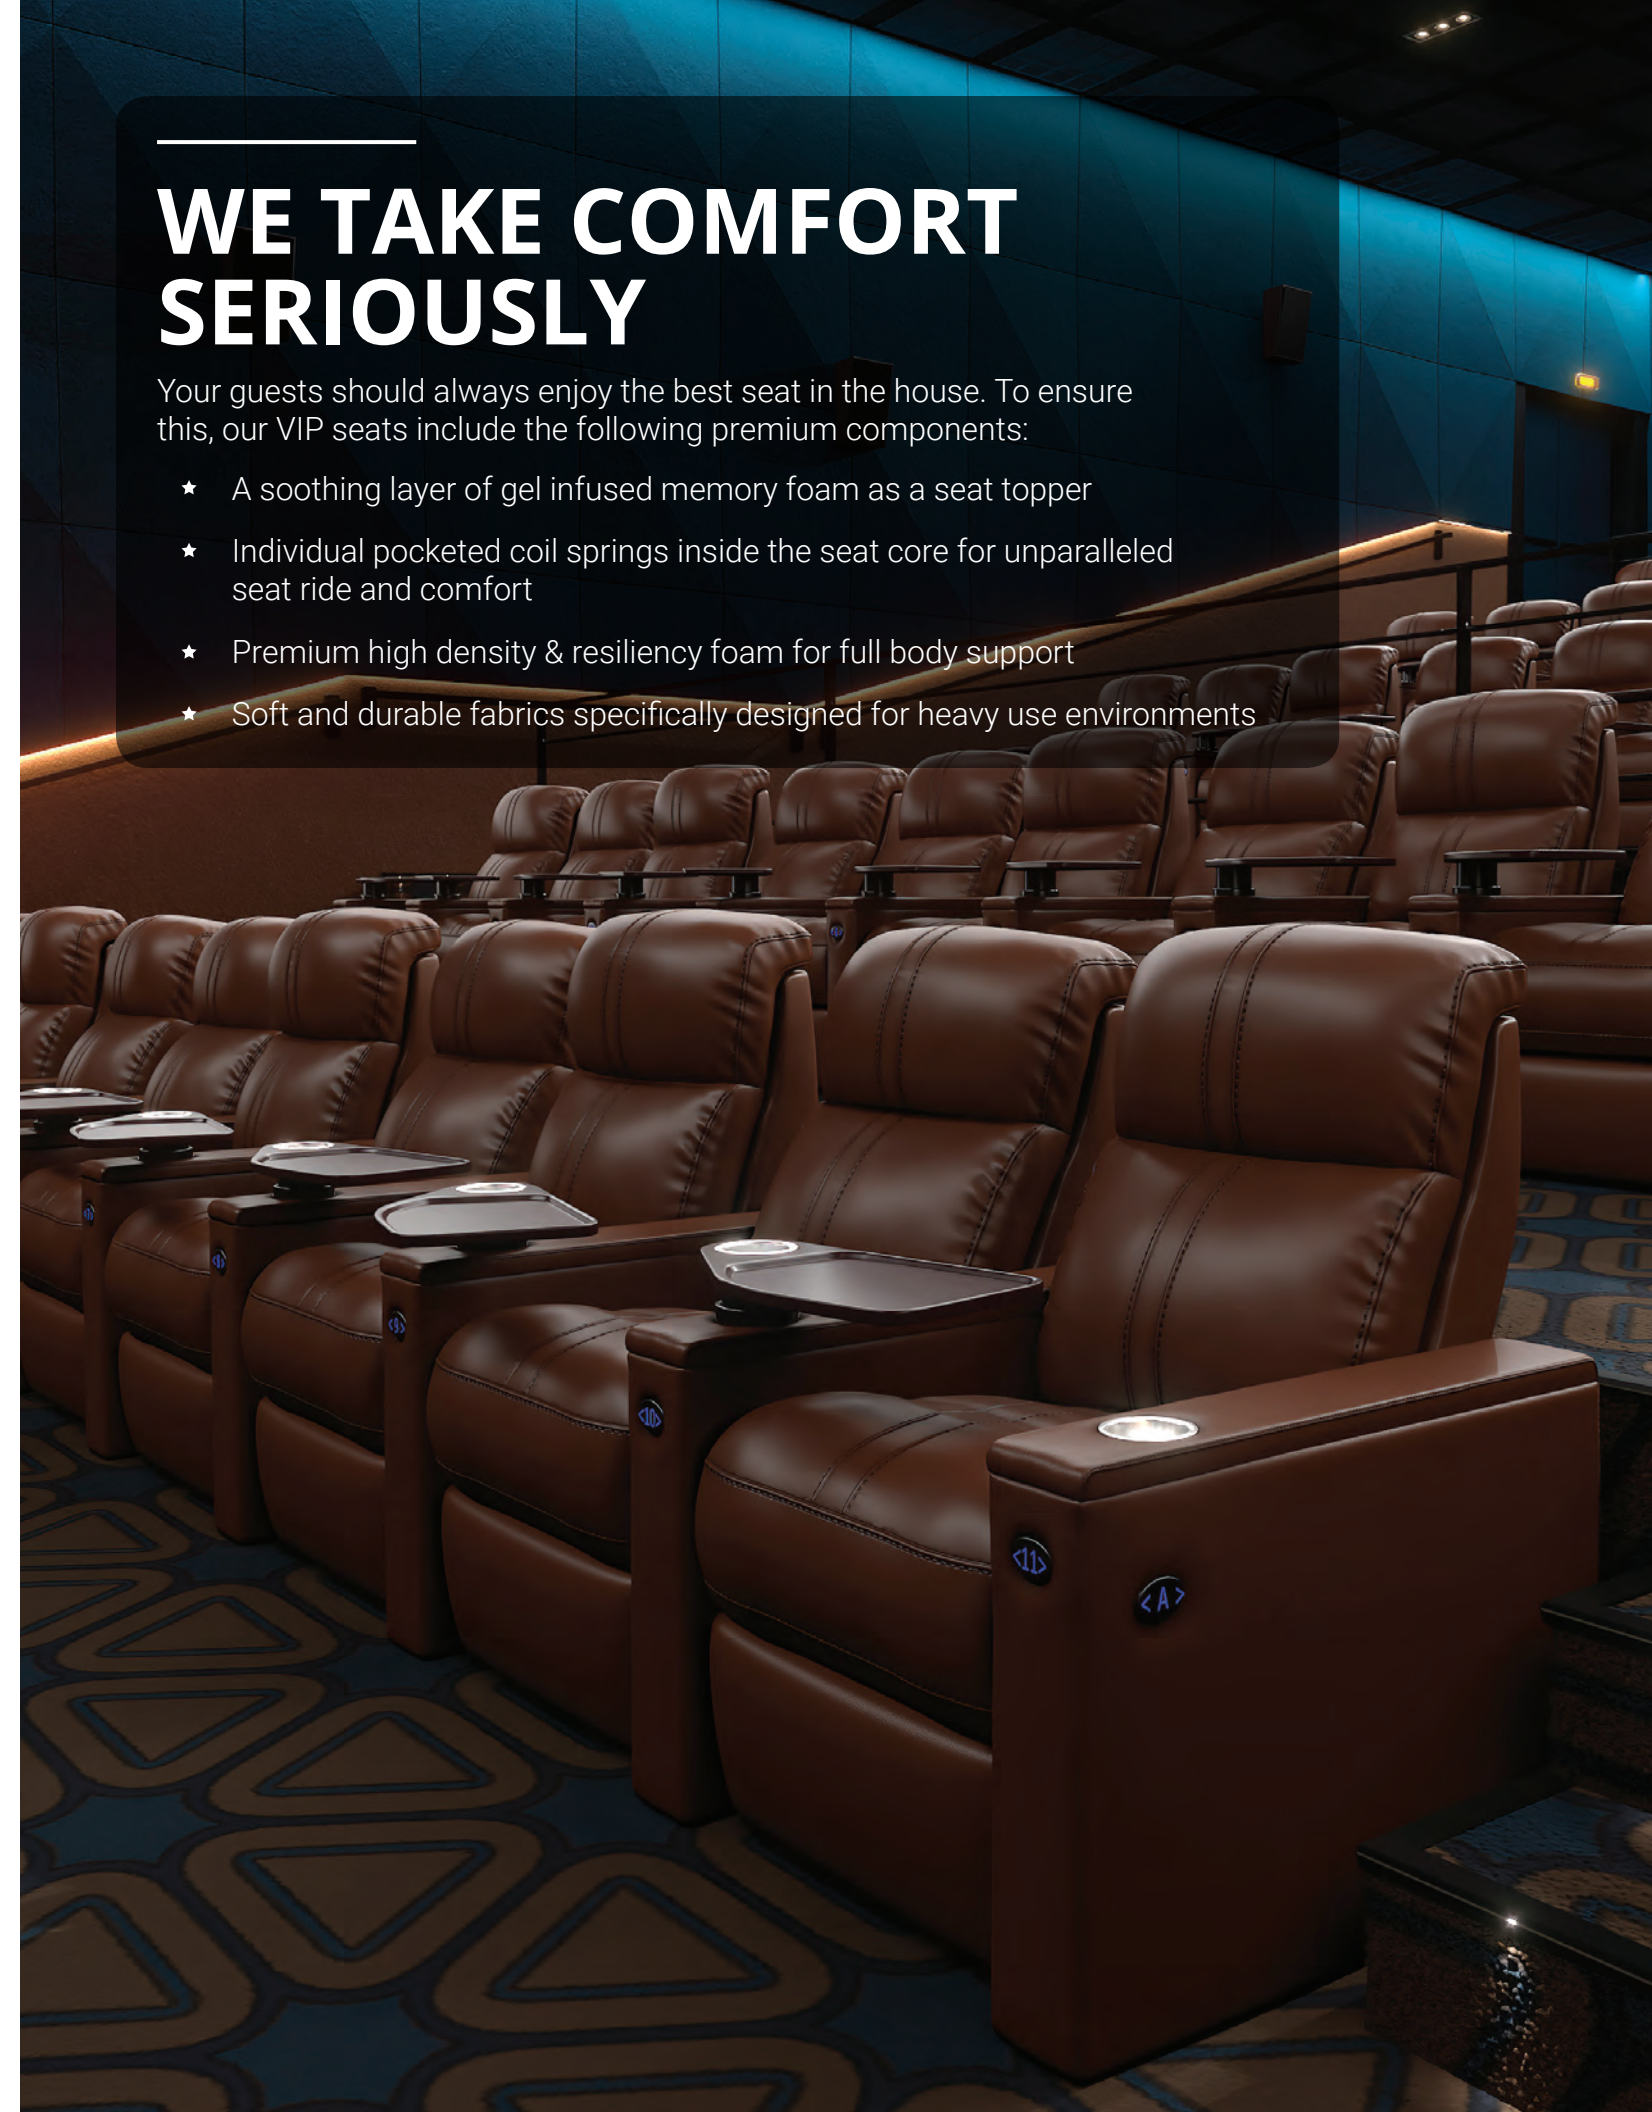

WE TAKE COMFORT SERIOUSLY

Your guests should always enjoy the best seat in the house. To ensure this, our VIP seats include the following premium components:

- ★ A soothing layer of gel infused memory foam as a seat topper
- ★ Individual pocketed coil springs inside the seat core for unparalleled seat ride and comfort
- ★ Premium high density & resiliency foam for full body support
- ★ Soft and durable fabrics specifically designed for heavy use environments