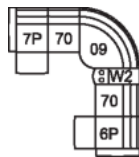

63 Loveseat Power Recliner w/ Power Headrest
67 x 40 x 40"
169 x 100 x 102 cm
IA: 47" / 120 cm

68 Console Loveseat Power Recliner w/ Power Headrest
79 x 40 x 40"
201 x 100 x 102 cm

6H Armless Power Recliner w/ Power Headrest
32 x 40 x 40"
80 x 100 x 102 cm

6P RHF Power Recliner w/ Power Headrest
41 x 40 x 40"
105 x 100 x 102 cm

70 Armless Chair
32 x 40 x 40"
80 x 100 x 102 cm

7P LHF Power Recliner w/ Power Headrest
41 x 40 x 40"
105 x 100 x 102 cm

W0 Wedge w/Storage
17 x 40 x 35"
43 x 102 x 89 cm

W1 Wedge 45 Degree w/Storage
37 x 38 x 35"
93 x 97 x 89 cm

W2 Console w/Storage
14 x 40 x 35"
34 x 102 x 89 cm

POPULAR CONFIGURATIONS

7P/70/09/70/6P
120 x 120"
305 x 305 cm

7P/70/09/W2/70/6P
133 x 120"
338 x 305 cm

7P/W1/70/70/W1/6P
193 x 69"
491 x 176 cm

DIMENSIONS

Seat Depth: 20" / 50 cm
Seat Height: 20" / 51 cm
Arm Depth: 35" / 89 cm
Arm Height: 25" / 64 cm
Reclined Depth: 63" / 161 cm

Dimensions shown as Width x Depth x Height.