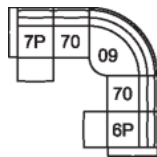

63 Loveseat Power Recliner w/ Power Headrest
67 x 40 x 40"
169 x 100 x 102 cm
IA: 47" / 120 cm

68 Console Loveseat Power Recliner w/ Power Headrest
79 x 40 x 40"
201 x 100 x 102 cm

6H Armless Power Recliner w/ Power Headrest
32 x 40 x 40"
80 x 100 x 102 cm

6P RHF Power Recliner w/ Power Headrest
41 x 40 x 40"
105 x 100 x 102 cm

70 Armless Chair
32 x 40 x 40"
80 x 100 x 102 cm

7P LHF Power Recliner w/ Power Headrest
41 x 40 x 40"
105 x 100 x 102 cm

W0 Wedge w/Storage
17 x 40 x 35"
43 x 102 x 89 cm

W1 Wedge 45 Degree w/Storage
37 x 38 x 35"
93 x 97 x 89 cm

W2 Console w/Storage
14 x 40 x 35"
34 x 102 x 89 cm

POPULAR CONFIGURATIONS

7P/70/09/70/6P
120 x 120"
305 x 305 cm

7P/70/09/W2/70/6P
133 x 120"
338 x 305 cm

7P/W1/70/70/W1/6P
193 x 69"
491 x 176 cm

DIMENSIONS

Seat Depth: 20" / 50 cm
Seat Height: 20" / 51 cm
Arm Depth: 35" / 89 cm
Arm Height: 25" / 64 cm
Reclined Depth: 63" / 161 cm

Dimensions shown as Width x Depth x Height.