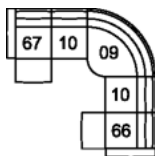

51 Sofa Manual Recliner
61 Sofa Power Recliner
87 x 40 x 39"
221 x 102 x 98 cm
IA: 69" / 177 cm

53 Loveseat Manual Recliner
63 Loveseat Power Recliner
65 x 40 x 39"
166 x 102 x 98 cm
IA: 47" / 119 cm

W2 Console w/Storage
14 x 40 x 35"
34 x 102 x 89 cm

32 Rocker Manual Recliner
31 Wallhugger Power Recliner
33 Swivel Rocker Manual Recliner
35 Wallhugger Manual Recliner
39 Rocker Power Recliner
41 x 40 x 39"
105 x 102 x 98 cm
IA: 20" / 52 cm

46 RHF Manual Recliner
47 LHF Manual Recliner
66 RHF Power Recliner
67 LHF Power Recliner
33 x 40 x 39"
82 x 102 x 98 cm

58 Console Loveseat Manual Recliner

68 Console Loveseat Power Recliner

77 x 40 x 39"
196 x 102 x 98 cm

POPULAR CONFIGURATIONS

67/10/09/10/66
103 x 103"
262 x 262 cm

67/10/09/W2/10/66
116 x 103"
295 x 262 cm

DIMENSIONS

Seat Depth: 22" / 56 cm
Seat Height: 19" / 48 cm
Arm Depth: 35" / 90 cm
Arm Height: 24" / 62 cm
Reclined Depth: 64" / 163 cm

Dimensions shown as Width x Depth x Height.

Dimensions are correct at the time of printing and are subject to change without notice. Actual measurements for each item may vary from what is shown here. Please allow up to a +/- 1 inch difference. Availability may vary by region.