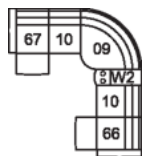

51 Sofa Manual Recliner
61 Sofa Power Recliner
87 x 40 x 39"
221 x 102 x 98 cm
IA: 69" / 177 cm

53 Loveseat Manual Recliner
63 Loveseat Power Recliner
65 x 40 x 39"
166 x 102 x 98 cm
IA: 47" / 119 cm

W2 Console w/Storage
14 x 40 x 35"
34 x 102 x 89 cm

32 Rocker Manual Recliner
31 Wallhugger Power Recliner
33 Swivel Rocker Manual Recliner
35 Wallhugger Manual Recliner
39 Rocker Power Recliner
41 x 40 x 39"
105 x 102 x 98 cm
IA: 20" / 52 cm

46 RHF Manual Recliner
47 LHF Manual Recliner
66 RHF Power Recliner
67 LHF Power Recliner
33 x 40 x 39"
82 x 102 x 98 cm

58 Console Loveseat Manual Recliner

68 Console Loveseat Power Recliner

77 x 40 x 39"
196 x 102 x 98 cm

POPULAR CONFIGURATIONS

67/10/09/10/66
103 x 103"
262 x 262 cm

67/10/09/W2/10/66
116 x 103"
295 x 262 cm

DIMENSIONS

Seat Depth: 22" / 56 cm
Seat Height: 19" / 48 cm
Arm Depth: 35" / 90 cm
Arm Height: 24" / 62 cm
Reclined Depth: 64" / 163 cm

Dimensions shown as Width x Depth x Height.

Dimensions are correct at the time of printing and are subject to change without notice. Actual measurements for each item may vary from what is shown here. Please allow up to a +/- 1 inch difference. Availability may vary by region.