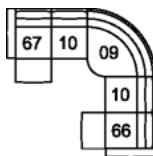

51 Sofa Manual Recliner
61 Sofa Power Recliner
88 x 41 x 39"
223 x 103 x 99 cm
IA: 67" / 169 cm

53 Loveseat Manual Recliner
63 Loveseat Power Recliner
65 x 41 x 39"
164 x 103 x 99 cm
IA: 43" / 110 cm

W2 Console w/Storage
14 x 40 x 35"
34 x 102 x 89 cm

32 Rocker Manual Recliner
31 Wallhugger Power Recliner
33 Swivel Rocker Manual Recliner
35 Wallhugger Manual Recliner
39 Rocker Power Recliner
42 x 41 x 39"
105 x 103 x 99 cm
IA: 20" / 51 cm

46 RHF Manual Recliner
47 LHF Manual Recliner
66 RHF Power Recliner
67 LHF Power Recliner
33 x 41 x 39"
84 x 103 x 99 cm

58 Console Loveseat Manual Recliner
68 Console Loveseat Power Recliner
77 x 41 x 39"
196 x 103 x 99 cm

POPULAR CONFIGURATIONS

67/10/09/10/66
107 x 107"
272 x 272 cm

67/W1/10/10/W1/66
167 x 64"
425 x 163 cm

DIMENSIONS

Seat Depth: 20" / 51 cm
Seat Height: 19" / 47 cm
Arm Depth: 33" / 84 cm
Arm Height: 25" / 64 cm
Reclined Depth: 64" / 164 cm

Dimensions shown as Width x Depth x Height.

Dimensions are correct at the time of printing and are subject to change without notice. Actual measurements for each item may vary from what is shown here. Please allow up to a +/- 1 inch difference. Availability may vary by region.