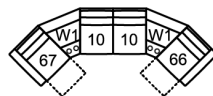

51 Sofa Manual Recliner
61 Sofa Power Recliner
88 x 41 x 39"
223 x 103 x 99 cm
IA: 67" / 169 cm

53 Loveseat Manual Recliner
63 Loveseat Power Recliner
65 x 41 x 39"
164 x 103 x 99 cm
IA: 43" / 110 cm

W2 Console w/Storage
14 x 40 x 35"
34 x 102 x 89 cm

32 Rocker Manual Recliner
31 Wallhugger Power Recliner
33 Swivel Rocker Manual Recliner
35 Wallhugger Manual Recliner
39 Rocker Power Recliner
42 x 41 x 39"
105 x 103 x 99 cm
IA: 20" / 51 cm

46 RHF Manual Recliner
47 LHF Manual Recliner
66 RHF Power Recliner
67 LHF Power Recliner
33 x 41 x 39"
84 x 103 x 99 cm

58 Console Loveseat Manual Recliner
68 Console Loveseat Power Recliner
77 x 41 x 39"
196 x 103 x 99 cm

POPULAR CONFIGURATIONS

67/10/09/10/66
107 x 107"
272 x 272 cm

67/W1/10/10/W1/66
167 x 64"
425 x 163 cm

DIMENSIONS

Seat Depth: 20" / 51 cm
Seat Height: 19" / 47 cm
Arm Depth: 33" / 84 cm
Arm Height: 25" / 64 cm
Reclined Depth: 64" / 164 cm

Dimensions shown as Width x Depth x Height.

Dimensions are correct at the time of printing and are subject to change without notice. Actual measurements for each item may vary from what is shown here. Please allow up to a +/- 1 inch difference. Availability may vary by region.