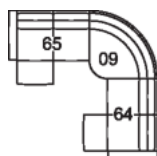

35 Wallhugger Recliner Chair
35 x 37 x 41"
89 x 93 x 104 cm
IA: 22" / 55 cm

39 Power Rocker Recliner
35 x 37 x 41"
89 x 93 x 104 cm
IA: 22" / 55 cm

51 Sofa Recliner
82 x 37 x 41"
207 x 93 x 104 cm
IA: 68" / 172 cm

53 Loveseat Recliner
59 x 37 x 41"
150 x 93 x 104 cm
IA: 46" / 116 cm

54 RHF Loveseat Recliner
55 LHF Loveseat Recliner
53 x 37 x 41"
134 x 93 x 104 cm

60 Power Armless Recliner
25 x 37 x 41"
63 x 93 x 104 cm

61 Power Sofa Recliner
82 x 37 x 41"
207 x 93 x 104 cm
IA: 68" / 172 cm

63 Loveseat Recliner Power
59 x 37 x 41"
150 x 93 x 104 cm
IA: 46" / 116 cm

64 RHF Loveseat Recliner Power
65 LHF Loveseat Power Recliner
53 x 37 x 41"
134 x 93 x 104 cm

POPULAR CONFIGURATIONS

65/09/64
99 x 99"
252 x 252 cm

DIMENSIONS

Seat Depth: 20" / 51 cm
Seat Height: 20" / 51 cm
Arm Depth: 31" / 80 cm
Arm Height: 24" / 60 cm
Reclined Depth: 63" / 161 cm

Dimensions shown as Width x Depth x Height.