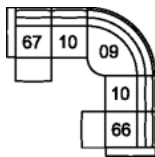

39 Rocker Power Recliner w/ Power Headrest
42 x 40 x 41"
106 x 102 x 104 cm
IA: 22" / 56 cm

60 Armless Power Recliner
25 x 40 x 41"
62 x 102 x 104 cm

61 Sofa Power Recliner w/ Power Headrest
88 x 40 x 41"
223 x 102 x 104 cm
IA: 67" / 171 cm

63 Loveseat Power Recliner w/ Power Headrest
65 x 40 x 41"
164 x 102 x 104 cm
IA: 44" / 112 cm

68 Console Loveseat Power Recliner w/ Power Headrest
78 x 40 x 41"
197 x 102 x 104 cm

6H Armless Power Recliner w/ Power Headrest
25 x 40 x 41"
62 x 102 x 104 cm

W2 Console w/Storage
14 x 40 x 35"
34 x 102 x 89 cm

66 RHF Power Recliner w/ Power Headrest
67 LHF Power Recliner w/ Power Headrest
32 x 40 x 41"
82 x 102 x 104 cm

POPULAR CONFIGURATIONS

67/10/09/10/66
104 x 104"
265 x 265 cm

67/10/09/W2/10/66
104 x 117"
265 x 298 cm

DIMENSIONS

Seat Depth: 21" / 52 cm
Seat Height: 19" / 50 cm
Arm Depth: 35" / 88 cm
Arm Height: 24" / 62 cm
Reclined Depth: 65" / 165 cm

Dimensions shown as Width x Depth x Height.