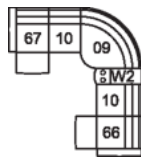

39 Rocker Power Recliner w/ Power Headrest
42 x 40 x 41"
106 x 102 x 104 cm
IA: 22" / 56 cm

60 Armless Power Recliner
25 x 40 x 41"
62 x 102 x 104 cm

61 Sofa Power Recliner w/ Power Headrest
88 x 40 x 41"
223 x 102 x 104 cm
IA: 67" / 171 cm

63 Loveseat Power Recliner w/ Power Headrest
65 x 40 x 41"
164 x 102 x 104 cm
IA: 44" / 112 cm

68 Console Loveseat Power Recliner w/ Power Headrest
78 x 40 x 41"
197 x 102 x 104 cm

6H Armless Power Recliner w/ Power Headrest
25 x 40 x 41"
62 x 102 x 104 cm

W2 Console w/Storage
14 x 40 x 35"
34 x 102 x 89 cm

66 RHF Power Recliner w/ Power Headrest
67 LHF Power Recliner w/ Power Headrest
32 x 40 x 41"
82 x 102 x 104 cm

POPULAR CONFIGURATIONS

67/10/09/10/66
104 x 104"
265 x 265 cm

67/10/09/W2/10/66
104 x 117"
265 x 298 cm

DIMENSIONS

Seat Depth: 21" / 52 cm
Seat Height: 19" / 50 cm
Arm Depth: 35" / 88 cm
Arm Height: 24" / 62 cm
Reclined Depth: 65" / 165 cm

Dimensions shown as Width x Depth x Height.