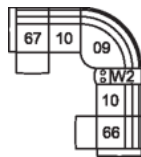

**68 Console Loveseat Power  
Recliner w/ Power Headrest**  
71 x 40 x 41"  
181 x 102 x 103 cm

**6H Armless Power Recliner  
w/ Power Headrest**  
25 x 40 x 41"  
62 x 102 x 103 cm

**W2 Console w/Storage**  
14 x 40 x 35"  
34 x 102 x 89 cm

**31 Wallhugger Power Recliner  
w/ Power Headrest**  
**39 Rocker Power Recliner w/  
Power Headrest**  
35 x 40 x 41"  
88 x 102 x 103 cm  
IA: 23" / 59 cm

**66 RHF Power Recliner w/  
Power Headrest**  
**67 LHF Power Recliner w/  
Power Headrest**  
29 x 40 x 41"  
74 x 102 x 103 cm

## POPULAR CONFIGURATIONS

**67/10/09/10/66**  
101 x 101"  
257 x 257 cm

**67/10/09/W2/10/66**  
101 x 114"  
257 x 290 cm

## DIMENSIONS

Seat Depth: 21" / 54 cm  
Seat Height: 20" / 50 cm  
Arm Depth: 34" / 87 cm  
Arm Height: 22" / 57 cm  
Reclined Depth: 65" / 166 cm

Dimensions shown as Width x Depth x Height.

Dimensions are correct at the time of printing and are subject to change without notice. Actual measurements for each item may vary from what is shown here. Please allow up to a +/- 1 inch difference. Availability may vary by region.