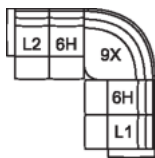

L1 RHF Pwr Recl Pwr/HR Pwr Lumbar
33 x 41 x 43"
84 x 105 x 110 cm

L2 LHF Pwr Recl Pwr/HR Pwr Lumbar
33 x 41 x 43"
84 x 105 x 110 cm

L3 Armless P/Recl Pwr/HR Pwr Lum
23 x 41 x 43"
59 x 105 x 110 cm

31 Wallhugger Power Recliner w/ Power Headrest
L9 Wallhugger Power Recliner w/ Power Headrest & Power Lumbar
40 x 41 x 43"
101 x 105 x 110 cm
IA: 20" / 50 cm

61 Sofa Power Recliner w/ Power Headrest
L6 Sofa Power Recliner w/ Power Headrest & Power Lumbar
86 x 41 x 43"
219 x 105 x 110 cm
IA: 66" / 168 cm

63 Loveseat Power Recliner w/ Power Headrest
L7 Loveseat Power Recliner w/ Power Headrest & Power Lumbar
63 x 41 x 43"
161 x 105 x 110 cm
IA: 43" / 110 cm

66 RHF Power Recliner w/ Power Headrest
67 LHF Power Recliner w/ Power Headrest
33 x 41 x 43"
84 x 105 x 110 cm

68 Console Loveseat Power Recliner w/ Power Headrest
L8 Console Loveseat Recliner Power w/ Power Headrest & Power Lumbar
77 x 41 x 43"
195 x 105 x 110 cm

POPULAR CONFIGURATIONS

L2/6H/9X/6H/L1
110 x 110"
280 x 280 cm

L2/6H/9X/K2/6H/L1
110 x 123"
280 x 313 cm

L2/K1/6H/6H/K1/L1
162 x 64"
412 x 163 cm

DIMENSIONS

Seat Depth: 21" / 55 cm
Seat Height: 21" / 53 cm
Arm Depth: 34" / 87 cm
Arm Height: 26" / 66 cm
Reclined Depth: 71" / 180 cm