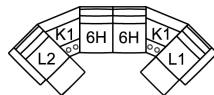

61 Sofa Power Recliner w/ Power Headrest
L6 Sofa Power Recliner w/ Power Headrest & Power Lumbar
86 x 41 x 43"
219 x 105 x 110 cm
IA: 66" / 168 cm

63 Loveseat Power Recliner w/ Power Headrest
L7 Loveseat Power Recliner w/ Power Headrest & Power Lumbar
63 x 41 x 43"
161 x 105 x 110 cm
IA: 43" / 110 cm

66 RHF Power Recliner w/ Power Headrest
67 LHF Power Recliner w/ Power Headrest
33 x 41 x 43"
84 x 105 x 110 cm

68 Console Loveseat Power Recliner w/ Power Headrest
L8 Console Loveseat Recliner Power w/ Power Headrest & Power Lumbar
77 x 41 x 43"
195 x 105 x 110 cm

POPULAR CONFIGURATIONS

L2/6H/9X/6H/L1
110 x 110"
280 x 280 cm

L2/6H/9X/K2/6H/L1
110 x 123"
280 x 313 cm

L2/K1/6H/6H/K1/L1
162 x 64"
412 x 163 cm

DIMENSIONS

Seat Depth: 21" / 55 cm
Seat Height: 21" / 53 cm
Arm Depth: 34" / 87 cm
Arm Height: 26" / 66 cm
Reclined Depth: 71" / 180 cm

Dimensions shown as Width x Depth x Height.

Dimensions are correct at the time of printing and are subject to change without notice. Actual measurements for each item may vary from what is shown here. Please allow up to a +/- 1 inch difference. Availability may vary by region.