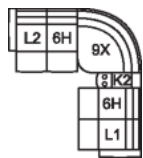

61 Sofa Power Recliner w/ Power Headrest
L6 Sofa Power Recliner w/ Power Headrest & Power Lumbar
86 x 41 x 43"
219 x 105 x 110 cm
IA: 66" / 168 cm

63 Loveseat Power Recliner w/ Power Headrest
L7 Loveseat Power Recliner w/ Power Headrest & Power Lumbar
63 x 41 x 43"
161 x 105 x 110 cm
IA: 43" / 110 cm

66 RHF Power Recliner w/ Power Headrest
67 LHF Power Recliner w/ Power Headrest
33 x 41 x 43"
84 x 105 x 110 cm

68 Console Loveseat Power Recliner w/ Power Headrest
L8 Console Loveseat Recliner Power w/ Power Headrest & Power Lumbar
77 x 41 x 43"
195 x 105 x 110 cm

POPULAR CONFIGURATIONS

L2/6H/9X/6H/L1
110 x 110"
280 x 280 cm

L2/6H/9X/K2/6H/L1
110 x 123"
280 x 313 cm

L2/K1/6H/6H/K1/L1
162 x 64"
412 x 163 cm

DIMENSIONS

Seat Depth: 21" / 55 cm
Seat Height: 21" / 53 cm
Arm Depth: 34" / 87 cm
Arm Height: 26" / 66 cm
Reclined Depth: 71" / 180 cm

Dimensions shown as Width x Depth x Height.

Dimensions are correct at the time of printing and are subject to change without notice. Actual measurements for each item may vary from what is shown here. Please allow up to a +/- 1 inch difference. Availability may vary by region.