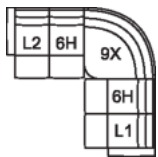

61 Sofa Power Recliner w/ Power Headrest
L6 Sofa Power Recliner w/ Power Headrest & Power Lumbar
86 x 41 x 43"
218 x 105 x 108 cm
IA: 67" / 171 cm

63 Loveseat Power Recliner w/ Power Headrest
L7 Loveseat Power Recliner w/ Power Headrest & Power Lumbar
63 x 41 x 43"
160 x 105 x 108 cm
IA: 44" / 112 cm

66 RHF Power Recliner w/ Power Headrest
67 LHF Power Recliner w/ Power Headrest
33 x 41 x 43"
84 x 105 x 108 cm

68 Console Loveseat Power Recliner w/ Power Headrest
L8 Console Loveseat Recliner Power w/ Power Headrest & Power Lumbar
77 x 41 x 43"
194 x 105 x 108 cm

L1 RHF Pwr Recl Pwr/HR Pwr Lumbar
L2 LHF Pwr Recl Pwr/HR Pwr Lumbar
33 x 41 x 43"
84 x 105 x 108 cm

POPULAR CONFIGURATIONS

L2/6H/9X/6H/L1
110 x 123"
280 x 313 cm

L2/6H/9X/K2/6H/L1
110 x 120"
280 x 305 cm

L2/K1/6H/6H/K1/L1
162 x 64"
412 x 163 cm

DIMENSIONS

Seat Depth: 21" / 55 cm
Seat Height: 19" / 48 cm
Arm Depth: 32" / 82 cm
Arm Height: 25" / 64 cm
Reclined Depth: 68" / 173 cm

Dimensions shown as Width x Depth x Height.