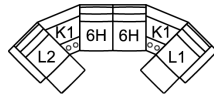

61 Sofa Power Recliner w/ Power Headrest
L6 Sofa Power Recliner w/ Power Headrest & Power Lumbar
86 x 41 x 43"
218 x 105 x 108 cm
IA: 67" / 171 cm

63 Loveseat Power Recliner w/ Power Headrest
L7 Loveseat Power Recliner w/ Power Headrest & Power Lumbar
63 x 41 x 43"
160 x 105 x 108 cm
IA: 44" / 112 cm

66 RHF Power Recliner w/ Power Headrest
67 LHF Power Recliner w/ Power Headrest
33 x 41 x 43"
84 x 105 x 108 cm

68 Console Loveseat Power Recliner w/ Power Headrest
L8 Console Loveseat Recliner Power w/ Power Headrest & Power Lumbar
77 x 41 x 43"
194 x 105 x 108 cm

L1 RHF Pwr Recl Pwr/HR Pwr Lumbar
L2 LHF Pwr Recl Pwr/HR Pwr Lumbar
33 x 41 x 43"
84 x 105 x 108 cm

POPULAR CONFIGURATIONS

L2/6H/9X/6H/L1
110 x 123"
280 x 313 cm

L2/6H/9X/K2/6H/L1
110 x 120"
280 x 305 cm

L2/K1/6H/6H/K1/L1
162 x 64"
412 x 163 cm

DIMENSIONS

Seat Depth: 21" / 55 cm
Seat Height: 19" / 48 cm
Arm Depth: 32" / 82 cm
Arm Height: 25" / 64 cm
Reclined Depth: 68" / 173 cm

Dimensions shown as Width x Depth x Height.