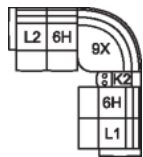

61 Sofa Power Recliner w/ Power Headrest
L6 Sofa Power Recliner w/ Power Headrest & Power Lumbar
86 x 41 x 43"
218 x 105 x 108 cm
IA: 67" / 171 cm

63 Loveseat Power Recliner w/ Power Headrest
L7 Loveseat Power Recliner w/ Power Headrest & Power Lumbar
63 x 41 x 43"
160 x 105 x 108 cm
IA: 44" / 112 cm

66 RHF Power Recliner w/ Power Headrest
67 LHF Power Recliner w/ Power Headrest
33 x 41 x 43"
84 x 105 x 108 cm

68 Console Loveseat Power Recliner w/ Power Headrest
L8 Console Loveseat Recliner Power w/ Power Headrest & Power Lumbar
77 x 41 x 43"
194 x 105 x 108 cm

L1 RHF Pwr Recl Pwr/HR Pwr Lumbar
L2 LHF Pwr Recl Pwr/HR Pwr Lumbar
33 x 41 x 43"
84 x 105 x 108 cm

POPULAR CONFIGURATIONS

L2/6H/9X/6H/L1
110 x 123"
280 x 313 cm

L2/6H/9X/K2/6H/L1
110 x 120"
280 x 305 cm

L2/K1/6H/6H/K1/L1
162 x 64"
412 x 163 cm

DIMENSIONS

Seat Depth: 21" / 55 cm
Seat Height: 19" / 48 cm
Arm Depth: 32" / 82 cm
Arm Height: 25" / 64 cm
Reclined Depth: 68" / 173 cm

Dimensions shown as Width x Depth x Height.