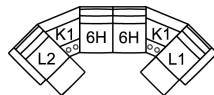

66 RHF Power Recliner w/ Power Headrest

67 LHF Power Recliner w/ Power Headrest

L1 RHF Pwr Recl Pwr/HR Pwr Lumbar

L2 LHF Pwr Recl Pwr/HR Pwr Lumber

32 x 41 x 42"

82 x 103 x 107 cm

68 Console Loveseat Power Recliner w/ Power Headrest

L8 Console Loveseat Recliner Power w/ Power Headrest & Power Lumbar

77 x 41 x 42"

196 x 103 x 107 cm

6H Armless Power Recliner w/ Power Headrest

L3 Armless P/Recl Pwr/HR Pwr Lum

23 x 41 x 42"

59 x 103 x 107 cm

POPULAR CONFIGURATIONS

L2/6H/9X/6H/L1
109 x 122"
277 x 310 cm

L2/6H/9X/K2/6H/L1
109 x 122"
277 x 310 cm

L2/K1/6H/6H/K1/L1
162 x 63"
412 x 161 cm

DIMENSIONS

Seat Depth: 18" / 46 cm
Seat Height: 16" / 42 cm
Arm Depth: 30" / 76 cm
Arm Height: 20" / 52 cm
Reclined Depth: 59" / 150 cm

Dimensions shown as Width x Depth x Height.

Dimensions are correct at the time of printing and are subject to change without notice. Actual measurements for each item may vary from what is shown here. Please allow up to a +/- 1 inch difference. Availability may vary by region.