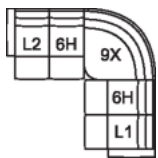

66 RHF Power Recliner w/ Power Headrest

67 LHF Power Recliner w/ Power Headrest

L1 RHF Pwr Recl Pwr/HR Pwr Lumbar

L2 LHF Pwr Recl Pwr/HR Pwr Lumber

32 x 41 x 42"

82 x 103 x 107 cm

68 Console Loveseat Power Recliner w/ Power Headrest

L8 Console Loveseat Recliner Power w/ Power Headrest & Power Lumbar

77 x 41 x 42"

196 x 103 x 107 cm

6H Armless Power Recliner w/ Power Headrest

L3 Armless P/Recl Pwr/HR Pwr Lum

23 x 41 x 42"

59 x 103 x 107 cm

POPULAR CONFIGURATIONS

L2/6H/9X/6H/L1
109 x 122"
277 x 310 cm

L2/6H/9X/K2/6H/L1
109 x 122"
277 x 310 cm

L2/K1/6H/6H/K1/L1
162 x 63"
412 x 161 cm

DIMENSIONS

Seat Depth: 18" / 46 cm
Seat Height: 16" / 42 cm
Arm Depth: 30" / 76 cm
Arm Height: 20" / 52 cm
Reclined Depth: 59" / 150 cm

Dimensions shown as Width x Depth x Height.

Dimensions are correct at the time of printing and are subject to change without notice. Actual measurements for each item may vary from what is shown here. Please allow up to a +/- 1 inch difference. Availability may vary by region.