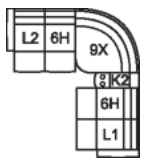

66 RHF Power Recliner w/ Power Headrest

67 LHF Power Recliner w/ Power Headrest

L1 RHF Pwr Recl Pwr/HR Pwr Lumbar

L2 LHF Pwr Recl Pwr/HR Pwr Lumber

32 x 41 x 42"

82 x 103 x 107 cm

68 Console Loveseat Power Recliner w/ Power Headrest

L8 Console Loveseat Recliner Power w/ Power Headrest & Power Lumbar

77 x 41 x 42"

196 x 103 x 107 cm

6H Armless Power Recliner w/ Power Headrest

L3 Armless P/Recl Pwr/HR Pwr Lum

23 x 41 x 42"

59 x 103 x 107 cm

POPULAR CONFIGURATIONS

L2/6H/9X/6H/L1
109 x 122"
277 x 310 cm

L2/6H/9X/K2/6H/L1
109 x 122"
277 x 310 cm

L2/K1/6H/6H/K1/L1
162 x 63"
412 x 161 cm

DIMENSIONS

Seat Depth: 18" / 46 cm
Seat Height: 16" / 42 cm
Arm Depth: 30" / 76 cm
Arm Height: 20" / 52 cm
Reclined Depth: 59" / 150 cm

Dimensions shown as Width x Depth x Height.

Dimensions are correct at the time of printing and are subject to change without notice. Actual measurements for each item may vary from what is shown here. Please allow up to a +/- 1 inch difference. Availability may vary by region.