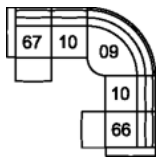

51 Sofa Recliner
61 Power Sofa Recliner
84 x 39 x 41"
214 x 100 x 105 cm
IA: 64" / 162 cm

53 Loveseat Recliner
63 Loveseat Recliner Power
62 x 39 x 41"
158 x 100 x 105 cm
IA: 42" / 106 cm

58 Loveseat Console
68 Loveseat Console Pwr
75 x 39 x 41"
191 x 100 x 105 cm

A2 Storage Console
13 x 39 x 36"
34 x 100 x 91 cm

32 Rocker Recliner Chair
31 Wallhugger Recliner Pwr
33 Swivel Rocker Recliner Chair
35 Wallhugger Recliner Chair
39 Power Rocker Recliner
38 x 39 x 41"
97 x 100 x 105 cm
IA: 17" / 42 cm

46 RHF Recliner Chair
47 LHF Recliner Chair
66 RHF Power Recliner
67 LHF Power Recliner
31 x 39 x 41"
79 x 100 x 105 cm

POPULAR CONFIGURATIONS

67/10/09/10/66
101 x 101"
257 x 257 cm

67/10/09/A2/10/66
101 x 114"
257 x 290 cm

DIMENSIONS

Seat Depth: 21" / 54 cm
Seat Height: 19" / 50 cm
Arm Depth: 35" / 89 cm
Arm Height: 26" / 66 cm
Reclined Depth: 65" / 166 cm

Dimensions shown as Width x Depth x Height.

Dimensions are correct at the time of printing and are subject to change without notice. Actual measurements for each item may vary from what is shown here. Please allow up to a +/- 1 inch difference. Availability may vary by region.