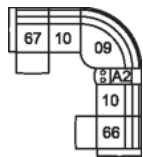

51 Sofa Recliner
61 Power Sofa Recliner
84 x 39 x 41"
214 x 100 x 105 cm
IA: 64" / 162 cm

53 Loveseat Recliner
63 Loveseat Recliner Power
62 x 39 x 41"
158 x 100 x 105 cm
IA: 42" / 106 cm

58 Loveseat Console
68 Loveseat Console Pwr
75 x 39 x 41"
191 x 100 x 105 cm

A2 Storage Console
13 x 39 x 36"
34 x 100 x 91 cm

32 Rocker Recliner Chair
31 Wallhugger Recliner Pwr
33 Swivel Rocker Recliner Chair
35 Wallhugger Recliner Chair
39 Power Rocker Recliner
38 x 39 x 41"
97 x 100 x 105 cm
IA: 17" / 42 cm

46 RHF Recliner Chair
47 LHF Recliner Chair
66 RHF Power Recliner
67 LHF Power Recliner
31 x 39 x 41"
79 x 100 x 105 cm

POPULAR CONFIGURATIONS

67/10/09/10/66
101 x 101"
257 x 257 cm

67/10/09/A2/10/66
101 x 114"
257 x 290 cm

DIMENSIONS

Seat Depth: 21" / 54 cm
Seat Height: 19" / 50 cm
Arm Depth: 35" / 89 cm
Arm Height: 26" / 66 cm
Reclined Depth: 65" / 166 cm

Dimensions shown as Width x Depth x Height.

Dimensions are correct at the time of printing and are subject to change without notice. Actual measurements for each item may vary from what is shown here. Please allow up to a +/- 1 inch difference. Availability may vary by region.