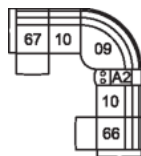

51 Sofa Recliner
61 Power Sofa Recliner
88 x 39 x 40"
223 x 100 x 102 cm
IA: 64" / 163 cm

53 Loveseat Recliner
63 Loveseat Recliner Power
66 x 39 x 40"
167 x 100 x 102 cm
IA: 42" / 107 cm

58 Loveseat Console
68 Loveseat Console Pwr
79 x 39 x 40"
200 x 100 x 102 cm

A2 Storage Console
13 x 39 x 36"
34 x 100 x 91 cm

32 Rocker Recliner Chair
31 Wallhugger Recliner Pwr
35 Wallhugger Recliner Chair
39 Power Rocker Recliner
42 x 39 x 40"
106 x 100 x 102 cm
IA: 18" / 46 cm

46 RHF Recliner Chair
47 LHF Recliner Chair
66 RHF Power Recliner
67 LHF Power Recliner
33 x 39 x 40"
84 x 100 x 102 cm

POPULAR CONFIGURATIONS

67/10/09/10/66
103 x 103"
262 x 262 cm

67/10/09/A2/10/66
116 x 103"
295 x 262 cm

DIMENSIONS

Seat Depth: 22" / 56 cm
Seat Height: 20" / 51 cm
Arm Depth: N/A
Arm Height: N/A
Reclined Depth: 69" / 175 cm

Dimensions shown as Width x Depth x Height.

Dimensions are correct at the time of printing and are subject to change without notice. Actual measurements for each item may vary from what is shown here. Please allow up to a +/- 1 inch difference. Availability may vary by region.