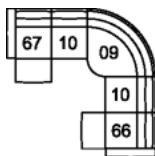

51 Sofa Recliner
61 Power Sofa Recliner
88 x 39 x 40"
223 x 100 x 102 cm
IA: 64" / 163 cm

53 Loveseat Recliner
63 Loveseat Recliner Power
66 x 39 x 40"
167 x 100 x 102 cm
IA: 42" / 107 cm

58 Loveseat Console
68 Loveseat Console Pwr
79 x 39 x 40"
200 x 100 x 102 cm

A2 Storage Console
13 x 39 x 36"
34 x 100 x 91 cm

32 Rocker Recliner Chair
31 Wallhugger Recliner Pwr
35 Wallhugger Recliner Chair
39 Power Rocker Recliner
42 x 39 x 40"
106 x 100 x 102 cm
IA: 18" / 46 cm

46 RHF Recliner Chair
47 LHF Recliner Chair
66 RHF Power Recliner
67 LHF Power Recliner
33 x 39 x 40"
84 x 100 x 102 cm

POPULAR CONFIGURATIONS

67/10/09/10/66
103 x 103"
262 x 262 cm

67/10/09/A2/10/66
116 x 103"
295 x 262 cm

DIMENSIONS

Seat Depth: 22" / 56 cm
Seat Height: 20" / 51 cm
Arm Depth: N/A
Arm Height: N/A
Reclined Depth: 69" / 175 cm

Dimensions shown as Width x Depth x Height.

Dimensions are correct at the time of printing and are subject to change without notice. Actual measurements for each item may vary from what is shown here. Please allow up to a +/- 1 inch difference. Availability may vary by region.