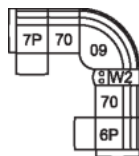

75 Sofa Manual Recliner 2 over 2
5P Sofa Power Recliner
80 x 40 x 41"
203 x 101 x 102 cm
IA: 61" / 157 cm

W2 Console w/Storage
14 x 40 x 35"
34 x 102 x 89 cm

32 Rocker Manual Recliner
31 Wallhugger Power Recliner
33 Swivel Rocker Manual Recliner
35 Wallhugger Manual Recliner
39 Rocker Power Recliner
42 x 40 x 41"
106 x 101 x 102 cm
IA: 23" / 58 cm

58 Console Loveseat Manual Recliner
68 Console Loveseat Power Recliner
78 x 40 x 41"
197 x 101 x 102 cm

76 RHF Manual Recliner
6P RHF Power Recliner
77 LHF Manual Recliner
7P LHF Power Recliner
41 x 40 x 41"
102 x 101 x 102 cm

POPULAR CONFIGURATIONS

7P/70/09/70/6P
121 x 121"
308 x 308 cm

7P/70/09/W2/70/6P
134 x 121"
341 x 308 cm

7P/70/56
108 x 66"
275 x 168 cm

DIMENSIONS

Seat Depth: 21" / 52 cm
Seat Height: 19" / 50 cm
Arm Depth: 35" / 90 cm
Arm Height: 24" / 62 cm
Reclined Depth: 66" / 167 cm

Dimensions shown as Width x Depth x Height.

Dimensions are correct at the time of printing and are subject to change without notice. Actual measurements for each item may vary from what is shown here. Please allow up to a +/- 1 inch difference. Availability may vary by region.