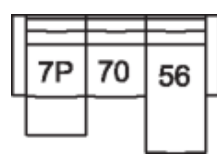

75 Sofa Manual Recliner 2 over 2
5P Sofa Power Recliner
80 x 40 x 41"
203 x 101 x 102 cm
IA: 61" / 157 cm

W2 Console w/Storage
14 x 40 x 35"
34 x 102 x 89 cm

32 Rocker Manual Recliner
31 Wallhugger Power Recliner
33 Swivel Rocker Manual Recliner
35 Wallhugger Manual Recliner
39 Rocker Power Recliner
42 x 40 x 41"
106 x 101 x 102 cm
IA: 23" / 58 cm

58 Console Loveseat Manual Recliner
68 Console Loveseat Power Recliner
78 x 40 x 41"
197 x 101 x 102 cm

76 RHF Manual Recliner
6P RHF Power Recliner
77 LHF Manual Recliner
7P LHF Power Recliner
41 x 40 x 41"
102 x 101 x 102 cm

POPULAR CONFIGURATIONS

7P/70/09/70/6P
121 x 121"
308 x 308 cm

7P/70/09/W2/70/6P
134 x 121"
341 x 308 cm

7P/70/56
108 x 66"
275 x 168 cm

DIMENSIONS

Seat Depth: 21" / 52 cm
Seat Height: 19" / 50 cm
Arm Depth: 35" / 90 cm
Arm Height: 24" / 62 cm
Reclined Depth: 66" / 167 cm

Dimensions shown as Width x Depth x Height.

Dimensions are correct at the time of printing and are subject to change without notice. Actual measurements for each item may vary from what is shown here. Please allow up to a +/- 1 inch difference. Availability may vary by region.