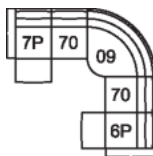

53 Loveseat Manual Recliner
63 Loveseat Power Recliner
65 x 40 x 41"
164 x 101 x 102 cm
IA: 46" / 117 cm

56 RHF Chaise
57 LHF Chaise
37 x 67 x 41"
94 x 170 x 102 cm

70 Armless Chair
32 x 40 x 41"
80 x 101 x 102 cm

75 Sofa Manual Recliner 2 over 2
5P Sofa Power Recliner
80 x 40 x 41"
203 x 101 x 102 cm
IA: 61" / 157 cm

W2 Console w/Storage
14 x 40 x 35"
34 x 102 x 89 cm

32 Rocker Manual Recliner
31 Wallhugger Power Recliner
33 Swivel Rocker Manual Recliner
35 Wallhugger Manual Recliner
39 Rocker Power Recliner
42 x 40 x 41"
106 x 101 x 102 cm
IA: 23" / 58 cm

58 Console Loveseat Manual Recliner
68 Console Loveseat Power Recliner
78 x 40 x 41"
197 x 101 x 102 cm

76 RHF Manual Recliner
6P RHF Power Recliner
77 LHF Manual Recliner
7P LHF Power Recliner
41 x 40 x 41"
102 x 101 x 102 cm

POPULAR CONFIGURATIONS

7P/70/09/70/6P
121 x 121"
308 x 308 cm

7P/70/09/W2/70/6P
134 x 121"
341 x 308 cm

7P/70/56
108 x 66"
275 x 168 cm

DIMENSIONS

Seat Depth: 21" / 52 cm
Seat Height: 19" / 50 cm
Arm Depth: 35" / 90 cm
Arm Height: 24" / 62 cm
Reclined Depth: 66" / 167 cm