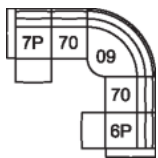

68 Console Loveseat Power Recliner
72 x 41 x 39"
183 x 105 x 100 cm

6P RHF Power Recliner
39 x 41 x 39"
98 x 105 x 100 cm

70 Armless Chair
32 x 41 x 39"
81 x 105 x 100 cm

72 Armless Manual Recliner
32 x 41 x 39"
81 x 105 x 100 cm

75 Sofa Manual Recliner 2 over 2
76 x 41 x 39"
193 x 105 x 100 cm
IA: 63" / 161 cm

76 RHF Manual Recliner
39 x 41 x 39"
98 x 105 x 100 cm

77 LHF Manual Recliner
39 x 41 x 39"
98 x 105 x 100 cm

7P LHF Power Recliner
39 x 41 x 39"
98 x 105 x 100 cm

W2 Console w/Storage
14 x 40 x 35"
34 x 102 x 89 cm

POPULAR CONFIGURATIONS

7P/70/09/70/6P
118 x 118"
300 x 300 cm

7P/70/09/W2/70/6P
118 x 131"
300 x 333 cm

DIMENSIONS

Seat Depth: 22" / 57 cm
Seat Height: 19" / 50 cm
Arm Depth: 39" / 99 cm
Arm Height: 24" / 61 cm
Reclined Depth: 65" / 166 cm

Dimensions shown as Width x Depth x Height.

Dimensions are correct at the time of printing and are subject to change without notice. Actual measurements for each item may vary from what is shown here. Please allow up to a +/- 1 inch difference. Availability may vary by region.