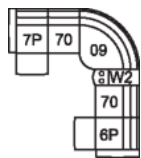

68 Console Loveseat Power Recliner
72 x 41 x 39"
183 x 105 x 100 cm

6P RHF Power Recliner
39 x 41 x 39"
98 x 105 x 100 cm

70 Armless Chair
32 x 41 x 39"
81 x 105 x 100 cm

72 Armless Manual Recliner
32 x 41 x 39"
81 x 105 x 100 cm

75 Sofa Manual Recliner 2 over 2
76 x 41 x 39"
193 x 105 x 100 cm
IA: 63" / 161 cm

76 RHF Manual Recliner
39 x 41 x 39"
98 x 105 x 100 cm

77 LHF Manual Recliner
39 x 41 x 39"
98 x 105 x 100 cm

7P LHF Power Recliner
39 x 41 x 39"
98 x 105 x 100 cm

W2 Console w/Storage
14 x 40 x 35"
34 x 102 x 89 cm

POPULAR CONFIGURATIONS

7P/70/09/70/6P
118 x 118"
300 x 300 cm

7P/70/09/W2/70/6P
118 x 131"
300 x 333 cm

DIMENSIONS

Seat Depth: 22" / 57 cm
Seat Height: 19" / 50 cm
Arm Depth: 39" / 99 cm
Arm Height: 24" / 61 cm
Reclined Depth: 65" / 166 cm

Dimensions shown as Width x Depth x Height.

Dimensions are correct at the time of printing and are subject to change without notice. Actual measurements for each item may vary from what is shown here. Please allow up to a +/- 1 inch difference. Availability may vary by region.