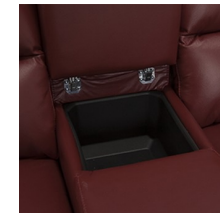

STANDARD
PREMIUM FOAM

PIPING

STAINLESS
STEEL
CUPHOLDER

LIFT TOP
STORAGE

Visit Palliser.com to view all current product spec sheets

OPTIONS

Stainless Steel Cup Holder
Antique Brass Cup Holder
Black LED Cup Holder
Metal Table With Grommet
Black Table With Grommet
Grommet Only

FRAME

All Palliser frames are constructed from engineered wood products, hardwood or softwood; joints are pinned and glued for uniformity and strength.

SEATING COMFORT

Semi-attached back cushions with fibre filling
Full, chaise-style seat cushions with high-resiliency, high density foam core in polyester wrap
Back Suspension: 100% premium elastic webbing to provide consistent comfort and support.
Seat Suspension: Heavy gauge sinuous springs, engineered to provide premium comfort and endurance.

FUNCTION

Manual recline with pull latch
Power recline with toggle switch

COVERS

Leather
Fabric

09 Corner Curve
48 x 48 x 39"
122 x 122 x 100 cm

2P Armless Power Recliner
32 x 41 x 39"
81 x 105 x 100 cm

31 Wallhugger Power Recliner
37 x 41 x 39"
94 x 105 x 100 cm
IA: 24" / 61 cm

58 Console Loveseat Manual Recliner
72 x 41 x 39"
183 x 105 x 100 cm

5P Sofa Power Recliner
76 x 41 x 39"
193 x 105 x 100 cm
IA: 63" / 161 cm

63 Loveseat Power Recliner
59 x 41 x 39"
150 x 105 x 100 cm
IA: 46" / 119 cm