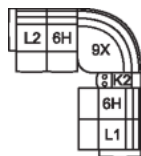

66 RHF Power Recliner w/
Power Headrest

67 LHF Power Recliner w/
Power Headrest

L1 RHF Pwr Recl Pwr/HR Pwr
Lumbar

L2 LHF Pwr Recl Pwr/HR Pwr
Lumber

31 x 40 x 43"

79 x 102 x 108 cm

68 Console Loveseat Power
Recliner w/ Power Headrest

L8 Console Loveseat Recliner
Power w/ Power Headrest &

Power Lumbar

73 x 40 x 43"

186 x 102 x 108 cm

6H Armless Power Recliner
w/ Power Headrest

L3 Armless P/Recl Pwr/HR
Pwr Lum

25 x 40 x 43"

64 x 102 x 108 cm

POPULAR CONFIGURATIONS

L2/6H/9X/6H/L1
109 x 109"
277 x 277 cm

L2/6H/9X/K2/6H/L1
110 x 123"
280 x 313 cm

L2/K1/6H/6H/K1/L1
164 x 62"
417 x 158 cm

DIMENSIONS

- Seat Depth: 22" / 56 cm
- Seat Height: 22" / 56 cm
- Arm Depth: 35" / 89 cm
- Arm Height: 25" / 62 cm
- Reclined Depth: 68" / 172 cm

Dimensions shown as Width x Depth x Height.

Dimensions are correct at the time of printing and are subject to change without notice. Actual measurements for each item may vary from what is shown here. Please allow up to a +/- 1 inch difference. Availability may vary by region.