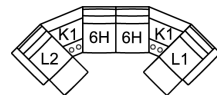

66 RHF Power Recliner w/
Power Headrest

67 LHF Power Recliner w/
Power Headrest

L1 RHF Pwr Recl Pwr/HR Pwr
Lumbar

L2 LHF Pwr Recl Pwr/HR Pwr
Lumber

31 x 40 x 43"

79 x 102 x 108 cm

68 Console Loveseat Power
Recliner w/ Power Headrest

L8 Console Loveseat Recliner
Power w/ Power Headrest &

Power Lumbar

73 x 40 x 43"

186 x 102 x 108 cm

6H Armless Power Recliner
w/ Power Headrest

L3 Armless P/Recl Pwr/HR
Pwr Lum

25 x 40 x 43"

64 x 102 x 108 cm

POPULAR CONFIGURATIONS

L2/6H/9X/6H/L1
109 x 109"
277 x 277 cm

L2/6H/9X/K2/6H/L1
110 x 123"
280 x 313 cm

L2/K1/6H/6H/K1/L1
164 x 62"
417 x 158 cm

DIMENSIONS

- Seat Depth: 22" / 56 cm
- Seat Height: 22" / 56 cm
- Arm Depth: 35" / 89 cm
- Arm Height: 25" / 62 cm
- Reclined Depth: 68" / 172 cm

Dimensions shown as Width x Depth x Height.

Dimensions are correct at the time of printing and are subject to change without notice. Actual measurements for each item may vary from what is shown here. Please allow up to a +/- 1 inch difference. Availability may vary by region.