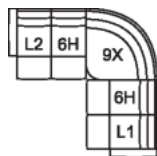

66 RHF Power Recliner w/
Power Headrest

67 LHF Power Recliner w/
Power Headrest

L1 RHF Pwr Recl Pwr/HR Pwr
Lumbar

L2 LHF Pwr Recl Pwr/HR Pwr
Lumber

31 x 40 x 43"

79 x 102 x 108 cm

68 Console Loveseat Power
Recliner w/ Power Headrest

L8 Console Loveseat Recliner
Power w/ Power Headrest &

Power Lumbar

73 x 40 x 43"

186 x 102 x 108 cm

6H Armless Power Recliner
w/ Power Headrest

L3 Armless P/Recl Pwr/HR
Pwr Lum

25 x 40 x 43"

64 x 102 x 108 cm

POPULAR CONFIGURATIONS

L2/6H/9X/6H/L1
109 x 109"
277 x 277 cm

L2/6H/9X/K2/6H/L1
110 x 123"
280 x 313 cm

L2/K1/6H/6H/K1/L1
164 x 62"
417 x 158 cm

DIMENSIONS

- Seat Depth: 22" / 56 cm
- Seat Height: 22" / 56 cm
- Arm Depth: 35" / 89 cm
- Arm Height: 25" / 62 cm
- Reclined Depth: 68" / 172 cm

Dimensions shown as Width x Depth x Height.

Dimensions are correct at the time of printing and are subject to change without notice. Actual measurements for each item may vary from what is shown here. Please allow up to a +/- 1 inch difference. Availability may vary by region.