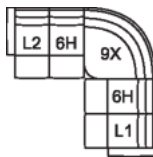

**L1 RHF Pwr Recl Pwr/HR Pwr Lumbar**  
33 x 42 x 42"  
84 x 106 x 106 cm

**L2 LHF Pwr Recl Pwr/HR Pwr Lumbar**  
33 x 42 x 42"  
84 x 106 x 106 cm

**L3 Armless P/Recl Pwr/HR Pwr Lum**  
23 x 42 x 42"  
59 x 106 x 106 cm

**66 RHF Power Recliner w/ Power Headrest**  
**67 LHF Power Recliner w/ Power Headrest**  
33 x 42 x 42"  
84 x 106 x 106 cm

**L6 Sofa Power Recliner w/ Power Headrest & Power Lumbar**  
88 x 42 x 42"  
224 x 106 x 106 cm  
IA: 65" / 166 cm

**L7 Loveseat Power Recliner w/ Power Headrest & Power Lumbar**  
65 x 42 x 42"  
166 x 106 x 106 cm  
IA: 42" / 107 cm

**L8 Console Loveseat Recliner Power w/ Power Headrest & Power Lumbar**  
78 x 42 x 42"  
199 x 106 x 106 cm

**L9 Wallhugger Power Recliner w/ Power Headrest & Power Lumbar**  
41 x 42 x 42"  
105 x 106 x 106 cm  
IA: 19" / 49 cm

POPULAR CONFIGURATIONS

**L2/6H/9X/6H/L1**  
110 x 110"  
280 x 280 cm

**L2/6H/9X/K2/6H/L1**  
110 x 123"  
280 x 313 cm