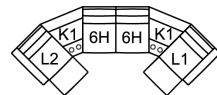

**66 RHF Power Recliner w/ Power Headrest**  
**67 LHF Power Recliner w/ Power Headrest**  
33 x 42 x 42"  
84 x 106 x 106 cm

**L6 Sofa Power Recliner w/ Power Headrest & Power Lumbar**  
88 x 42 x 42"  
224 x 106 x 106 cm  
IA: 65" / 166 cm

**L7 Loveseat Power Recliner w/ Power Headrest & Power Lumbar**  
65 x 42 x 42"  
166 x 106 x 106 cm  
IA: 42" / 107 cm

**L8 Console Loveseat Recliner Power w/ Power Headrest & Power Lumbar**  
78 x 42 x 42"  
199 x 106 x 106 cm

**L9 Wallhugger Power Recliner w/ Power Headrest & Power Lumbar**  
41 x 42 x 42"  
105 x 106 x 106 cm  
IA: 19" / 49 cm

POPULAR CONFIGURATIONS

**L2/6H/9X/6H/L1**  
110 x 110"  
280 x 280 cm

**L2/6H/9X/K2/6H/L1**  
110 x 123"  
280 x 313 cm

**L2/K1/6H/6H/K1/L1**  
163 x 65"  
415 x 166 cm

DIMENSIONS

Seat Depth: 22" / 55 cm  
Seat Height: 22" / 57 cm  
Arm Depth: 35" / 89 cm  
Arm Height: 26" / 65 cm  
Reclined Depth: 69" / 175 cm

Dimensions shown as Width x Depth x Height.