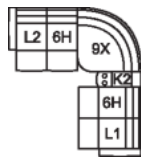

**L1 RHF Pwr Recl Pwr/HR Pwr Lumbar**  
33 x 42 x 42"  
84 x 106 x 106 cm

**L2 LHF Pwr Recl Pwr/HR Pwr Lumbar**  
33 x 42 x 42"  
84 x 106 x 106 cm

**L3 Armless P/Recl Pwr/HR Pwr Lum**  
23 x 42 x 42"  
59 x 106 x 106 cm

**66 RHF Power Recliner w/ Power Headrest**  
**67 LHF Power Recliner w/ Power Headrest**  
33 x 42 x 42"  
84 x 106 x 106 cm

**L6 Sofa Power Recliner w/ Power Headrest & Power Lumbar**  
88 x 42 x 42"  
224 x 106 x 106 cm  
IA: 65" / 166 cm

**L7 Loveseat Power Recliner w/ Power Headrest & Power Lumbar**  
65 x 42 x 42"  
166 x 106 x 106 cm  
IA: 42" / 107 cm

**L8 Console Loveseat Recliner Power w/ Power Headrest & Power Lumbar**  
78 x 42 x 42"  
199 x 106 x 106 cm

**L9 Wallhugger Power Recliner w/ Power Headrest & Power Lumbar**  
41 x 42 x 42"  
105 x 106 x 106 cm  
IA: 19" / 49 cm

POPULAR CONFIGURATIONS

**L2/6H/9X/6H/L1**  
110 x 110"  
280 x 280 cm

**L2/6H/9X/K2/6H/L1**  
110 x 123"  
280 x 313 cm