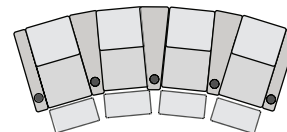

# SPECIFICATIONS

TWO ARM  
34.25 x 36.25 x 43

RIGHT ARM  
28 x 36.25 x 43

LEFT ARM  
28 x 36.25 x 43

LEFT ARM + RIGHT WEDGE  
38 x 36.25 x 43

RIGHT WEDGE  
31.75 x 36.25 x 43

ARMLESS  
21.75 x 36.25 x 43

## POPULAR LAYOUTS

Inches as width x depth x height

2 STRAIGHT  
62.25 x 36.25 x 43

3 STRAIGHT  
90.25 x 36.25 x 43

4 STRAIGHT  
118.25 x 36.25 x 43

4 STRAIGHT MIDDLE LOVE  
112 x 36.25 x 43

2 CURVED  
66 x 37.25 x 43

3 CURVED  
97.75 x 39.25 x 43

4 CURVED  
129.5 x 41.25 x 43

4 CURVED MIDDLE LOVE  
119.5 x 39.25 x 43