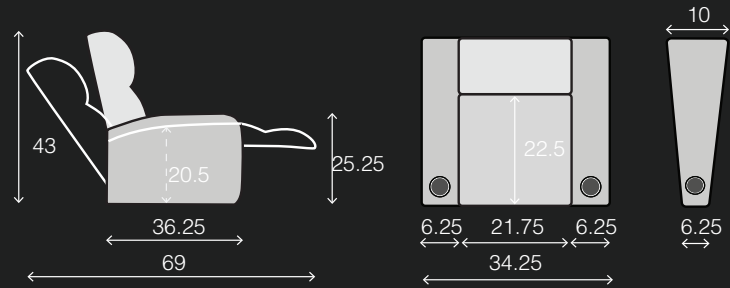

# SPECIFICATIONS

TWO ARM  
34.25 x 36.25 x 43

RIGHT ARM  
28 x 36.25 x 43

LEFT ARM  
28 x 36.25 x 43

LEFT ARM + RIGHT WEDGE  
38 x 36.25 x 43

RIGHT WEDGE  
31.75 x 36.25 x 43

ARMLESS  
21.75 x 36.25 x 43

## POPULAR LAYOUTS

Inches as width x depth x height

2 STRAIGHT  
62.25 x 36.25 x 43

3 STRAIGHT  
90.25 x 36.25 x 43

4 STRAIGHT  
118.25 x 36.25 x 43

4 STRAIGHT MIDDLE LOVE  
112 x 36.25 x 43

2 CURVED  
66 x 37.25 x 43

3 CURVED  
97.75 x 39.25 x 43

4 CURVED  
129.5 x 41.25 x 43

4 CURVED MIDDLE LOVE  
119.5 x 39.25 x 43