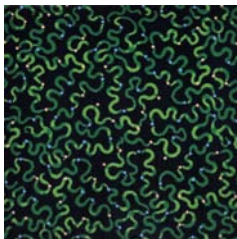

# Serpentine #1769

## Product Details

<b>Collection:</b>	Kaleidoscope
<b>Fiber:</b>	100% STAINMASTER® Nylon
<b>Product Type:</b>	Carpet
<b>Pattern Repeat:</b>	40.5" x 40.5"
<b>Width:</b>	13`6"
<b>Backing:</b>	Actionbac®
<b>Additional Options:</b>	

## Colors

01 Blue

02 Green

03 Purple

04 Red