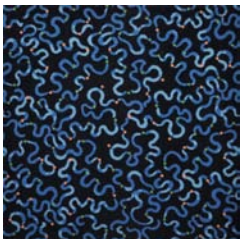

# Serpentine #1769

## Product Details

<b>Collection:</b>	Kaleidoscope
<b>Fiber:</b>	100% STAINMASTER® Nylon
<b>Product Type:</b>	Carpet
<b>Pattern Repeat:</b>	40.5" x 40.5"
<b>Width:</b>	13`6"
<b>Backing:</b>	Actionbac®
<b>Additional Options:</b>	

## Colors

01 Blue

02 Green

03 Purple

04 Red