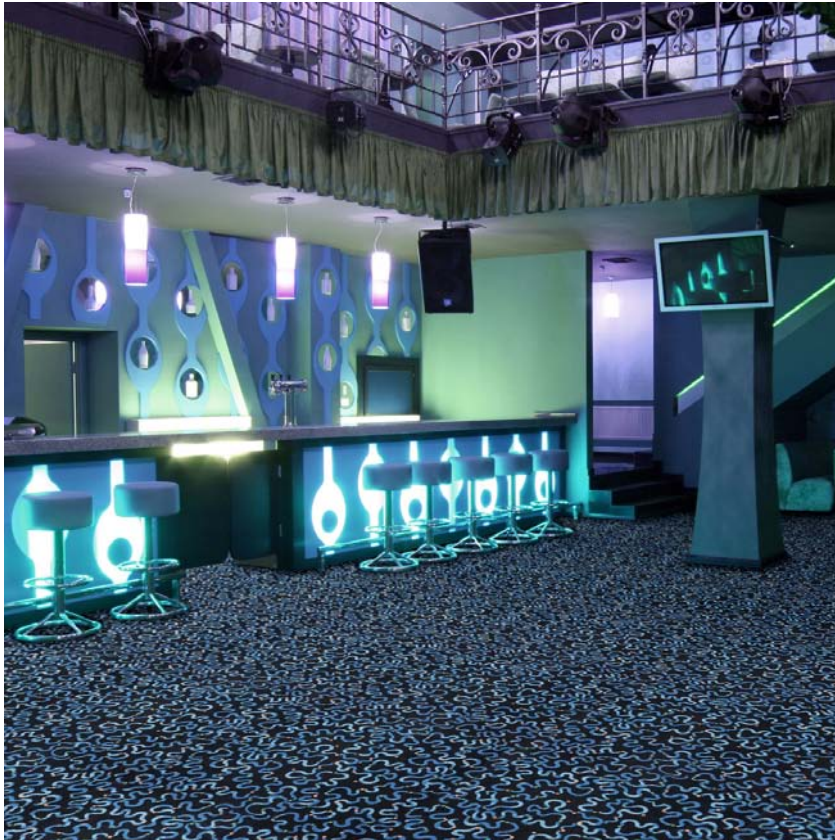

# Serpentine #1769

## Product Details

<b>Collection:</b>	Kaleidoscope
<b>Fiber:</b>	100% STAINMASTER® Nylon
<b>Product Type:</b>	Carpet
<b>Pattern Repeat:</b>	40.5" x 40.5"
<b>Width:</b>	13`6"
<b>Backing:</b>	Actionbac®
<b>Additional Options:</b>	