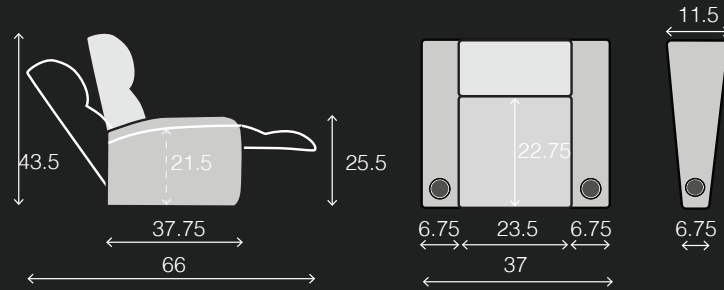

SLATE LHR MASSAGE

FEATURES

- ▶ Heat & Massage System
- ▶ Motorized Lumbar System
- ▶ Motorized Headrest
- ▶ Power Recline
- ▶ Arm Storage
- ▶ Accessory Docks
- ▶ USB Port
- ▶ Gel Infused Memory Foam
- ▶ LED Lighting System
- ▶ Kiln Dried Hardwood Frame
- ▶ Wallaway Design
- ▶ Lower Lumbar Support
- ▶ Premium High Density Foam
- ▶ Pocketed Coil Springs

UPHOLSTERY

- ▶ Top Grain Leather
- ▶ Bonded Leather
- ▶ Leather Gel
- ▶ Microfiber

SPECIFICATIONS

TWO ARM
37 x 37.75 x 43.5

RIGHT ARM
30.25 x 37.75 x 43.5

LEFT ARM
30.25 x 37.75 x 43.5

LEFT ARM + RIGHT WEDGE
41.75 x 37.75 x 43.5

RIGHT WEDGE
35 x 37.75 x 43.5

ARMLESS
23.5 x 37.75 x 43.5

POPULAR LAYOUTS

Inches as width x depth x height

2 STRAIGHT
67.25 x 37.75 x 43.5

3 STRAIGHT
97.5 x 37.75 x 43.5

4 STRAIGHT
127.75 x 37.75 x 43.5

4 STRAIGHT MIDDLE LOVE
121 x 37.75 x 43.5

2 CURVED
72 x 39.75 x 43.5

3 CURVED
107 x 41.75 x 43.5

4 CURVED
142 x 43.75 x 43.5

4 CURVED MIDDLE LOVE
130.5 x 41.75 x 43.5