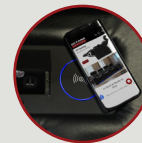

POWER STATION WITH USB PORTS

WIRELESS CHARGING STATION

DROP DOWN TABLE MIDDLE SEAT

DUAL ADJUSTABLE READING LIGHTS

POWER SWITCH WITH USB PORTS

DEEP ARM STORAGE

LED LIGHTED CUPHOLDERS

LED LIGHTED BASERAIL