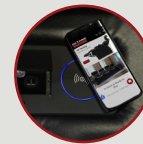

POWER STATION WITH USB PORTS

WIRELESS CHARGING STATION

DROP DOWN TABLE MIDDLE SEAT

DUAL ADJUSTABLE READING LIGHTS

POWER SWITCH WITH USB PORT

DEEP ARM STORAGE

LED LIGHTED CUPHOLDERS

LED LIGHTED BASERAIL