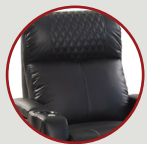

SOFA WITH DROP DOWN TABLE
79.25" W X 38.25" D X 43.75" H

TRIPLE RECLINING SOFA
79.25" W X 38.25" D X 43.75" H

LOVESEAT WITH CONSOLE
70" W X 38.25" D X 43.75" H

DOUBLE RECLINING LOVESEAT
70" W X 38.25" D X 43.75" H

RECLINER
33.75" W X 38.25" D X 43.75" H

SOLACE XS LHR MASSAGE SERIES

MORE FEATURES. MORE COMFORT.

OCTANE
SEATING

HEAT & MASSAGE SYSTEM

MOTORIZED LUMBAR SYSTEM

MOTORIZED HEADREST

POWER RECLINE

POWER STATION WITH USB PORTS

WIRELESS CHARGING STATION

DROP DOWN TABLE MIDDLE SEAT

DUAL ADJUSTABLE READING LIGHTS

POWER SWITCH WITH USB PORT

DEEP ARM STORAGE

LED LIGHTED CUPHOLDERS

LED LIGHTED BASERAIL

WOOD GRAIN LAMINATE TABLE

ACCESSORY DOCKS

FULL SIZED MAGAZINE POUCH

SOLACE XS LHR SOFA

MORE FEATURES. MORE COMFORT.

OCTANE
SEATING

HEAT & MASSAGE
SYSTEM

MOTORIZED
LUMBAR SYSTEM