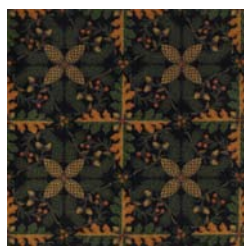

Tahoe

Bring the beauty of the outdoors into your home with Tahoe. This design incorporates rustic earth tones and natural elements which will complement the casual atmosphere of a mountain cottage or the trendy decor of a Colorado ski resort.

Product Details

Collection:	Kaleidoscope
Fiber:	100% STAINMASTER® nylon
Product Type:	Carpet
Pattern Repeat:	40.5" x 40.5"
Width:	13`6"
Backing:	Actionbac®
Country of Origin:	USA
Additional Options:	13'6" Broadloom

Colors

01 Black

02 Dark Timber

03 Burgundy

04 Pine

Specifications are subject to normal manufacturing tolerances. Sizes are approximate and actual carpet color may vary.